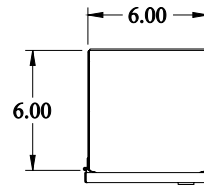

PART No. EJ866S16

for more information visit
www.hammondmfg.com

Data subject to change without notice

Isometric drawing Not to Scale

ISOMETRIC VIEW

TOP VIEW

INNER PANEL

REAR VIEW

SIDE VIEW

FRONT VIEW

SIDE VIEW

BOTTOM VIEW