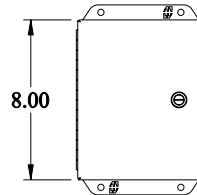

PART No. EJ866S16

for more information visit
www.hammondmfg.com

Data subject to change without notice

Isometric drawing Not to Scale

ISOMETRIC VIEW

TOP VIEW

INNER PANEL

REAR VIEW

SIDE VIEW

FRONT VIEW

SIDE VIEW

BOTTOM VIEW