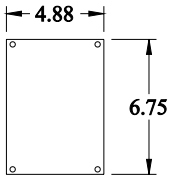

PART No. EJ866S16

for more information visit
www.hammondmfg.com

Data subject to change without notice

Isometric drawing Not to Scale

ISOMETRIC VIEW

TOP VIEW

INNER PANEL

REAR VIEW

SIDE VIEW

FRONT VIEW

SIDE VIEW

BOTTOM VIEW