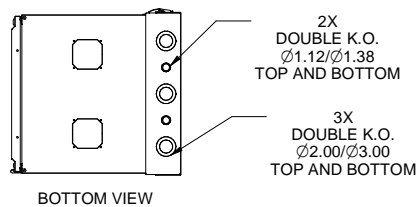

ISOMETRIC

Item Number	Title	Quantity
1	HWM - REAR MOUNT ASSY	1
2	HWM - CENTRE SECTION	1
3	HWM - WINDOW DOOR ASSY	1
4	19" TAPPED PANEL RAILS (PAIR)	1

PART NUMBERS		
HWM2424U20WDBK	PAINTED BLACK SAND TEXTURED WINDOW FRONT DOOR	