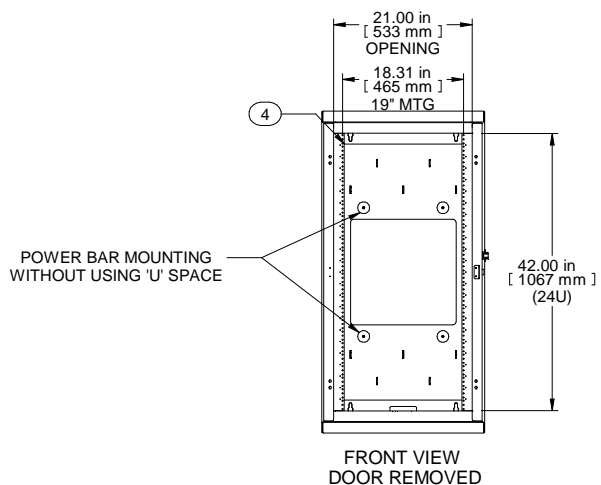

ISOMETRIC

Item Number	Title	Quantity
1	HWM - REAR MOUNT ASSY	1
2	HWM - CENTRE SECTION	1
3	HWM - WINDOW DOOR ASSY	1
4	19" TAPPED PANEL RAILS (PAIR)	1

PART NUMBERS		
HWM2424U20WDBK	PAINTED BLACK SAND TEXTURED WINDOW FRONT DOOR	