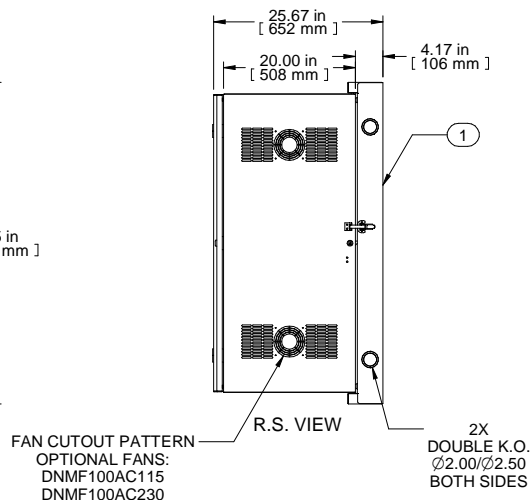

ISOMETRIC

Item Number	Title	Quantity
1	HWM - REAR MOUNT ASSY	1
2	HWM - CENTRE SECTION	1
3	HWM - WINDOW DOOR ASSY	1
4	19" TAPPED PANEL RAILS (PAIR)	1

PART NUMBERS		
HWM2424U20WDBK	PAINTED BLACK SAND TEXTURED WINDOW FRONT DOOR	