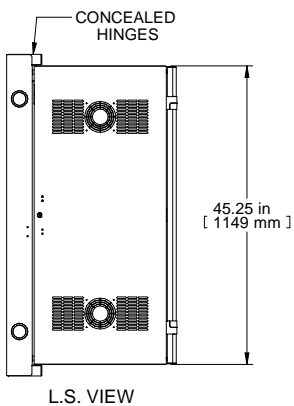

ISOMETRIC

Item Number	Title	Quantity
1	HWM - REAR MOUNT ASSY	1
2	HWM - CENTRE SECTION	1
3	HWM - WINDOW DOOR ASSY	1
4	19" TAPPED PANEL RAILS (PAIR)	1

PART NUMBERS		
HWM2424U20WDBK	PAINTED BLACK SAND TEXTURED WINDOW FRONT DOOR	