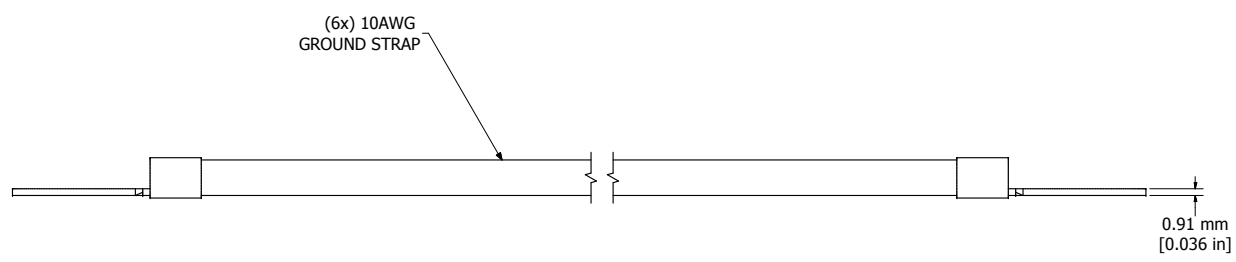

VIEW FROM TOP

ISOMETRIC VIEW

VIEW FROM SIDE

GRDKIT02	
Cable - #10 TC TEW Green/Yellow	
Terminals - 10 GA Ring Terminal for 1/4" & #10 Stud	
Hardware	
12 - #10-32 x 3/4" Screws	
12 - #10-32 Locking Nuts	
12 - #10 Locktooth Washers	
12 - #10 Flat Washer	
12 - 1/4"-20 x 1/2" Screws	
12 - 1/4"-20 Locking Nuts	
12 - 1/4" Locktooth Washers	
12 - 1/4" Flat Washers	