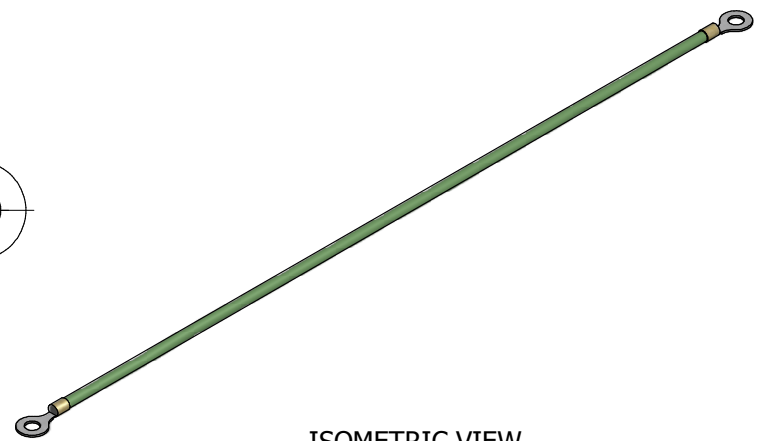

VIEW FROM TOP

ISOMETRIC VIEW

VIEW FROM SIDE

GRDKIT02	
Cable - #10 TC TEW Green/Yellow	
Terminals - 10 GA Ring Terminal for 1/4" & #10 Stud	
Hardware	
12 - #10-32 x 3/4" Screws	
12 - #10-32 Locking Nuts	
12 - #10 Locktooth Washers	
12 - #10 Flat Washer	
12 - 1/4"-20 x 1/2" Screws	
12 - 1/4"-20 Locking Nuts	
12 - 1/4" Locktooth Washers	
12 - 1/4" Flat Washers	