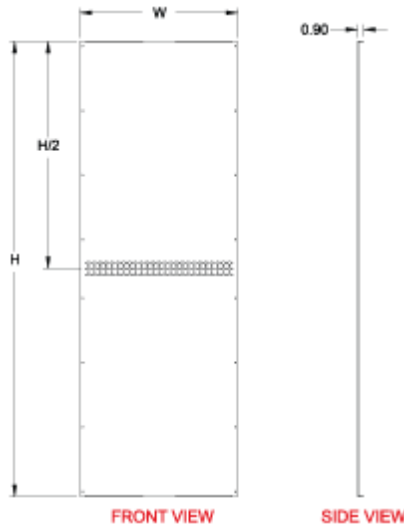

Quality Products. Service Excellence.

Side Mounting Inner Panels *HMESIP Series*

- Sold individually
- Formed 14 gauge galvanized steel unpainted
- Mounts directly to frame
- Can be used in combination with depth grid straps (top and bottom)
- Allows installation of 19" mounting rails including center support
- Reduced height may allow cable pass through on ganged cabinets

Part No.	Overall		For use with Cabinet	
	H	W	H	D
HSIP145	1143	375	1400	500
HSIP146	1143	475	1400	600
HSIP148	1143	675	1400	800
HSIP165	1343	375	1600	500
HSIP166	1343	475	1600	600
HSIP168	1343	675	1600	800
HSIP184	1543	275	1800	400
HSIP185	1543	375	1800	500
HSIP186	1543	475	1800	600
HSIP188	1573	675	1800	800
HSIP204	1743	275	2000	400
HSIP205	1743	375	2000	500
HSIP206	1743	475	2000	600
HSIP208	1743	675	2000	800
HSIP225	1943	375	2200	500
HSIP226	1943	475	2200	600
HSIP228	1943	675	2200	800