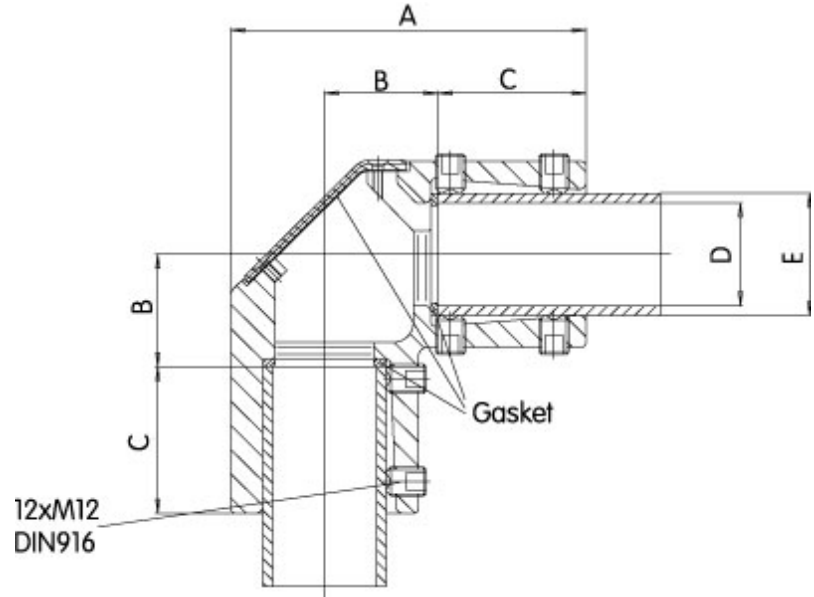

Quality Products. Service Excellence.

Heavy Duty Elbow *HDSSEL Series*

- Cast Aluminum
- Large cover opening for easier cable pull through.

Part No.	System	A	B	C	D	E
R147-020-000R	50	144	46	60	42	50
R147-020-200R	80	193	56	83	70	80