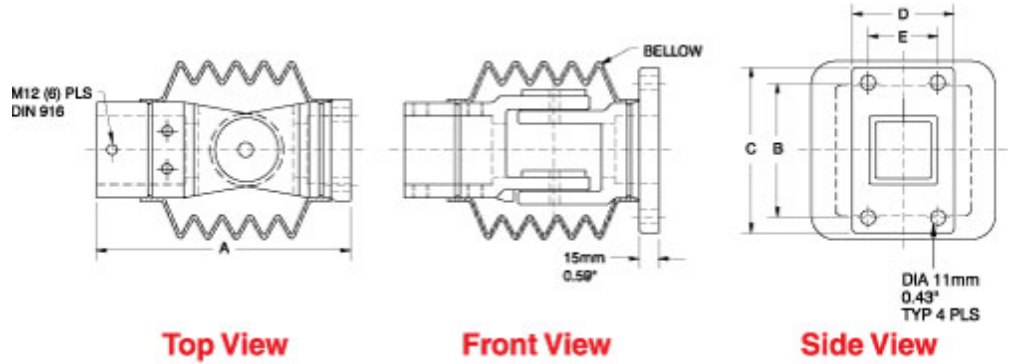

Quality Products. Service Excellence.

Heavy Duty Wall Joint *HDSSWJ Series*

- 4G-s.g. cast iron.
- Integrated movement stop.
- One piece bellow.
- Two sleeves.
- Features a rotation range of 170°.

Part No.	System	A	B	C	D	E
R147-010-000R	50	200	105	130	80	55
R147-010-200R	80	275	150	175	115	90