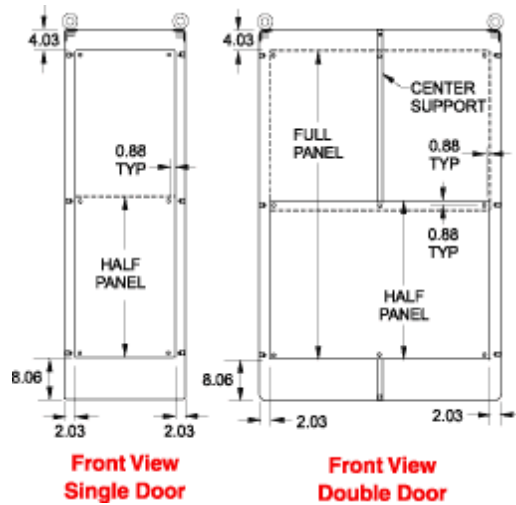

Quality Products. Service Excellence.

Freestanding Enclosure Inner Panels

- Formed from 10 gauge or 12 gauge steel.
- All double door width panels are 10 gauge steel.
- Width panels are available in full or half height.
- Depth panels are available in full height only.
- Depth and width panels are provided with all mounting hardware and center support where required.
- Half panel can be mounted in the top or bottom half of the enclosure.
- Finished in white.

Single Door Width Panels

Steel	Galv. Steel			Panel
Part No.	Part No.	Description	Enclosure	Size
60TWFW	60TWFWG	Full Panel	60 x 24	48.00 x 20
60TWHW	60TWHWG	Half Panel		24.87 x 20
72WFW	72WFWG	Full Panel	72 x 24	60.00 x 20
72WHW	72WHWG	Half Panel		30.87 x 20
90YFW	90YFWG	Full Panel	90 x 24	78.00 x 20
90YHW	90YHWG	Half Panel		39.87 x 20
72XFW	72XFWG	Full Panel	72 x 30	60.00 x 26
72XHW	72XHWG	Half Panel		30.87 x 26
60TYFW	60TYFWG	Full Panel	60 x 36	48.00 x 32
60TYHW	60TYHWG	Half Panel		24.87 x 32
72YFW	72YFWG	Full Panel	72 x 36	60.00 x 32
72YHW	72YHWG	Half Panel		30.87 x 32
90YFW	90YFWG	Full Panel	90 x 36	78.00 x 32
90YHW	90YHWG	Half Panel		39.87 x 32

Double Door Width Panels

Steel	Galv. Steel			Panel
Part No.	Part No.	Description	Enclosure	Size

Steel		Galv. Steel			
Part No.	Part No.	Description	Enclosure	Panel Size	
60AWFW	60AWFWG	Full Panel	60 x 48	48.00 x 44	
60AWHW	60AWHWG	Half Panel		24.88 x 44	
72ZFW	72ZFWG	Full Panel	72 x 48	60.00 x 44	
72ZHW	72ZHWG	Half Panel		30.88 x 44	
72ZXF	72ZXFG	Full Panel	72 x 60	60.00 x 56	
72ZXHW	72ZXHWG	Half Panel		30.88 x 56	
72ZYFW	72ZYFWG	Full Panel	72 x 72	60.00 x 68	
72ZYHW	72ZYHWG	Half Panel		30.88 x 68	
90BFW	90BFWG	Full Panel	90 x 48	78.00 x 44	
90BHW	90BHWG	Half Panel		39.88 x 44	
90BYFW	90BYFWG	Full Panel	90 x 72	78.00 x 68	
90BYHW	90BYHWG	Half Panel		39.88 x 68	