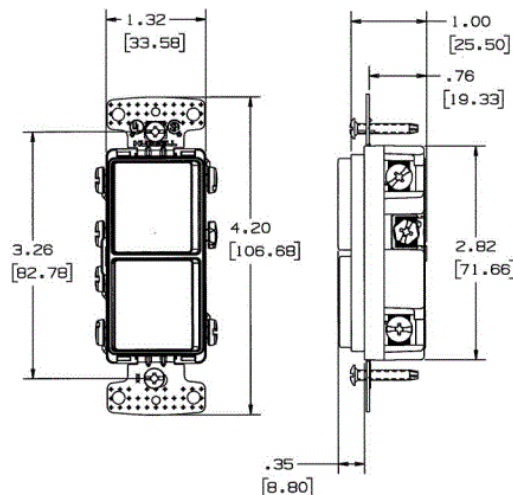

### Mechanical

Terminal accommodation	Back and side wire: #14 AWG min. - #12 AWG max. solid and stranded copper wire only; push wire: #14 AWG solid copper wire only
------------------------	--------------------------------------------------------------------------------------------------------------------------------

### Online Resources

Customer Sales Drawings  
eCatalog  
Installation Instructions

Dimensions in Inches (mm)

Hubbell Wiring Device-Kellems • Hubbell Incorporated (Delaware) • 40 Waterview Drive • Shelton, CT 06484