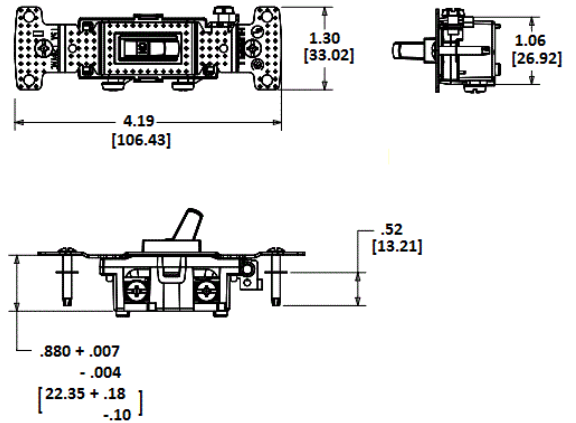

### Ordering Information

<b>Color</b> Ivory	<b>UPC</b> 883778100888	<b>Catalog Number</b> RS115I
-----------------------	----------------------------	---------------------------------

### Online Resources

Customer Sales Drawings  
eCatalog

Dimensions in Inches (mm)

Hubbell Wiring Device-Kellems • Hubbell Incorporated (Delaware) • 40 Waterview Drive • Shelton, CT 06484

Phone (800) 288-6000 • Fax (800) 255-1031 • Specifications subject to change without notice.