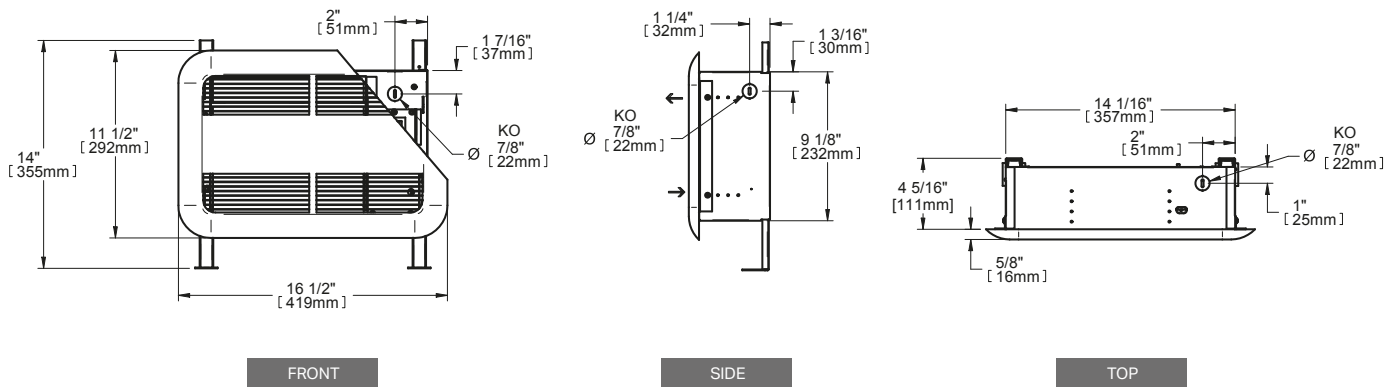

Add W for white or SW for soft white (consult the optional colours chart or contact your Stelpro representative for all other colours).
Models also available in 277 V.
--- not available

ACCESSORIES

PRODUCT	DESCRIPTION
SKT1*	tamper-proof built-in thermostat [120 V-347 V] (grille must be removed to access this type of thermostat)
SKTBA*	adapter for suspended ceiling (2 ft. x 2 ft.) – recessed or surface mounted with surface adapter (not included)
SKSA*	surface adapter (SK model)
FD60MCW70	60 minute wall timer [120 V-277 V]
SKRE153T*	built-in electronic low voltage relay c/w transformer 24 V [15 A @ 208 V-347 V]

* Add W for white or SW for soft white.
* Factory installed