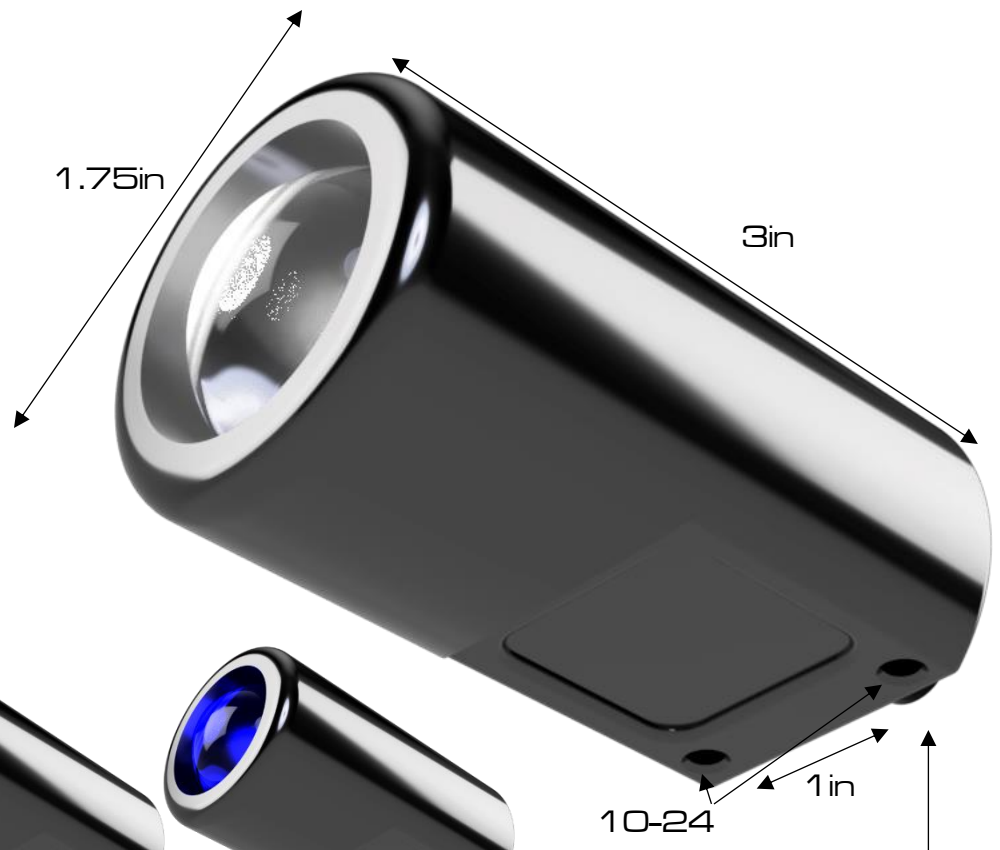

GWI Eyeball Spot Light

High Output

- 5000K White
- 550nm Blue
- 627nm Red
- 530nm Green

5cm Square Pattern at 30cm

Light Emitting Diode

Square Pattern Spot

M12, 4 Pin Connector, Pin 1 +, Pin 3 -

Pin 2 & 4 Available for Optional Dimming & Switching

24 Volts DC

.2 Amp Draw

10-24 Mounting Holes

M12 4 Pin (Female)

Compatible with
Swivellink XS
AFSB-1 XS

M12, 4 Pin