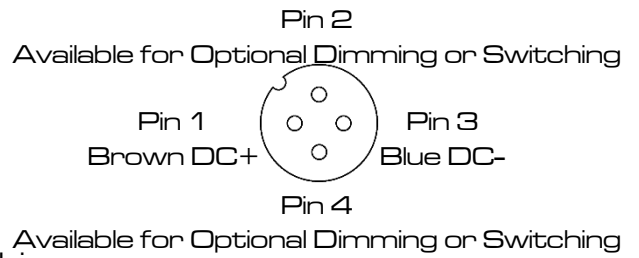

GWI Eyeball Spot Light

High Output

- 5000K White
- 550nm Blue
- 627nm Red
- 530nm Green

5cm Square Pattern at 30cm

Light Emitting Diode

Square Pattern Spot

M12, 4 Pin Connector, Pin 1 +, Pin 3 -

Pin 2 & 4 Available for Optional Dimming & Switching

24 Volts DC

.2 Amp Draw

10-24 Mounting Holes

M12 4 Pin (Female)

Compatible with
Swivellink XS
AFSB-1 XS