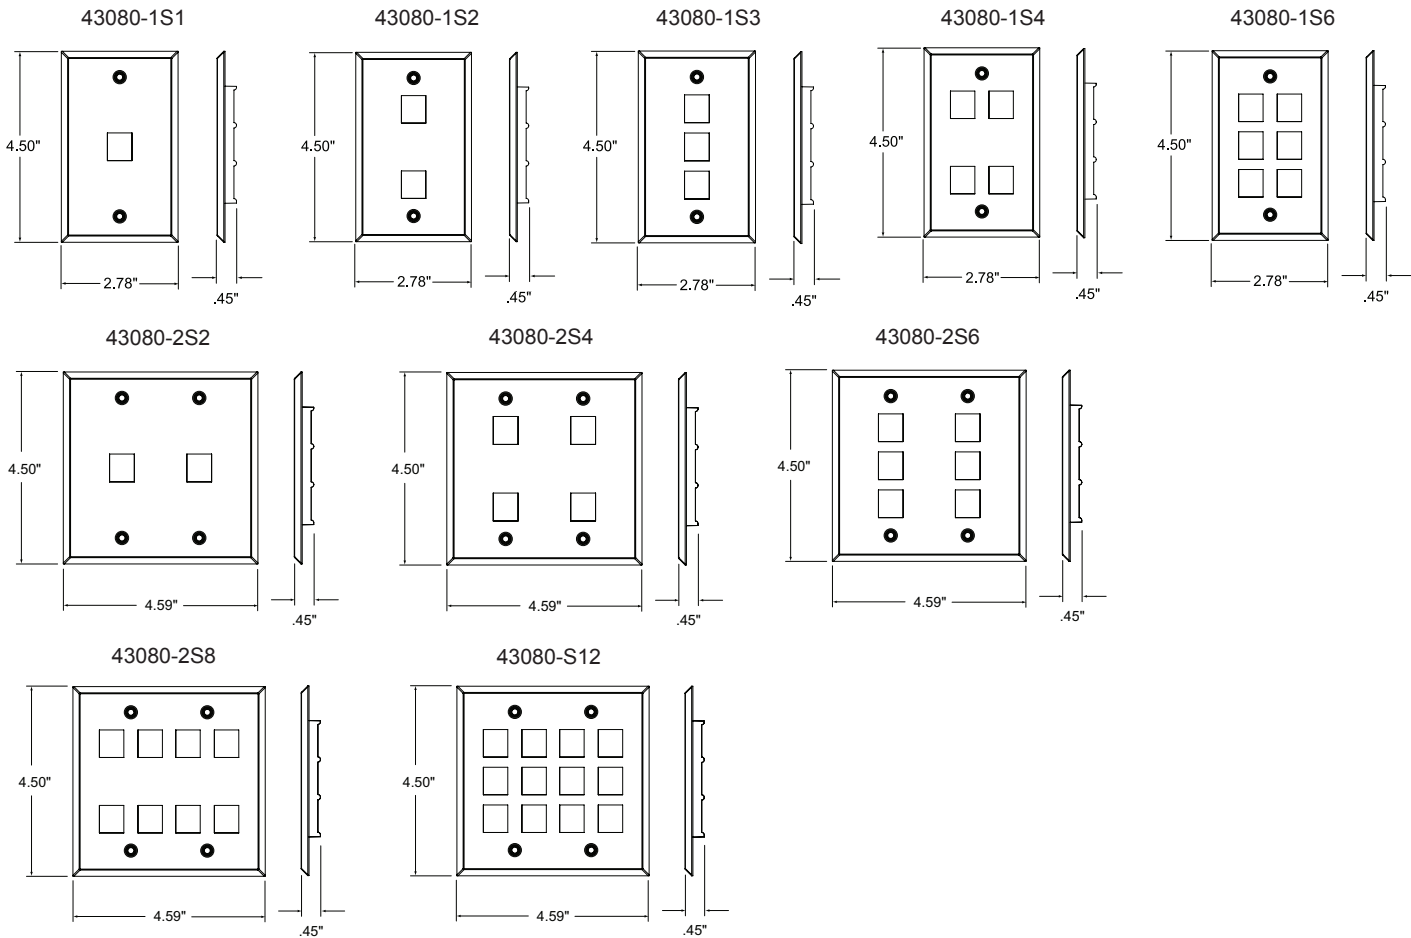

STANDARDS COMPLIANCE

- cULus Listed (UL 1863 & CAN/CSA-C22.2 No. 182.4)
- ANSI/TIA-568-C.0

PHYSICAL SPECIFICATIONS

- Dimensions:** See page two
- Materials:** Face - Stainless Steel (type 304)
Carrier - ABS Plastic
- Capacity:** Single-gang: 1, 2, 3, 4, or 6 ports
Dual-gang: 2, 4, 6, 8, or 12 ports

43080-xSx, 43080-S12

43080-xSx, 43080-S12

PART NUMBERS

Description	Part No.
Stainless-Steel QuickPort® Wallplate, 1 port, single gang	43080-1S1
Stainless-Steel QuickPort Wallplate, 2 ports, single gang	43080-1S2
Stainless-Steel QuickPort Wallplate, 3 ports, single gang	43080-1S3
Stainless-Steel QuickPort Wallplate, 4 ports, single gang	43080-1S4
Stainless-Steel QuickPort Wallplate, 6 ports, single gang	43080-1S6
Stainless-Steel QuickPort Wallplate, 2 ports, dual gang	43080-2S2
Stainless-Steel QuickPort Wallplate, 4 ports, dual gang	43080-2S4
Stainless-Steel QuickPort Wallplate, 6 ports, dual gang	43080-2S6
Stainless-Steel QuickPort Wallplate, 8 ports, dual gang	43080-2S8
Stainless-Steel QuickPort Wallplate, 12 ports, dual gang	43080-S12