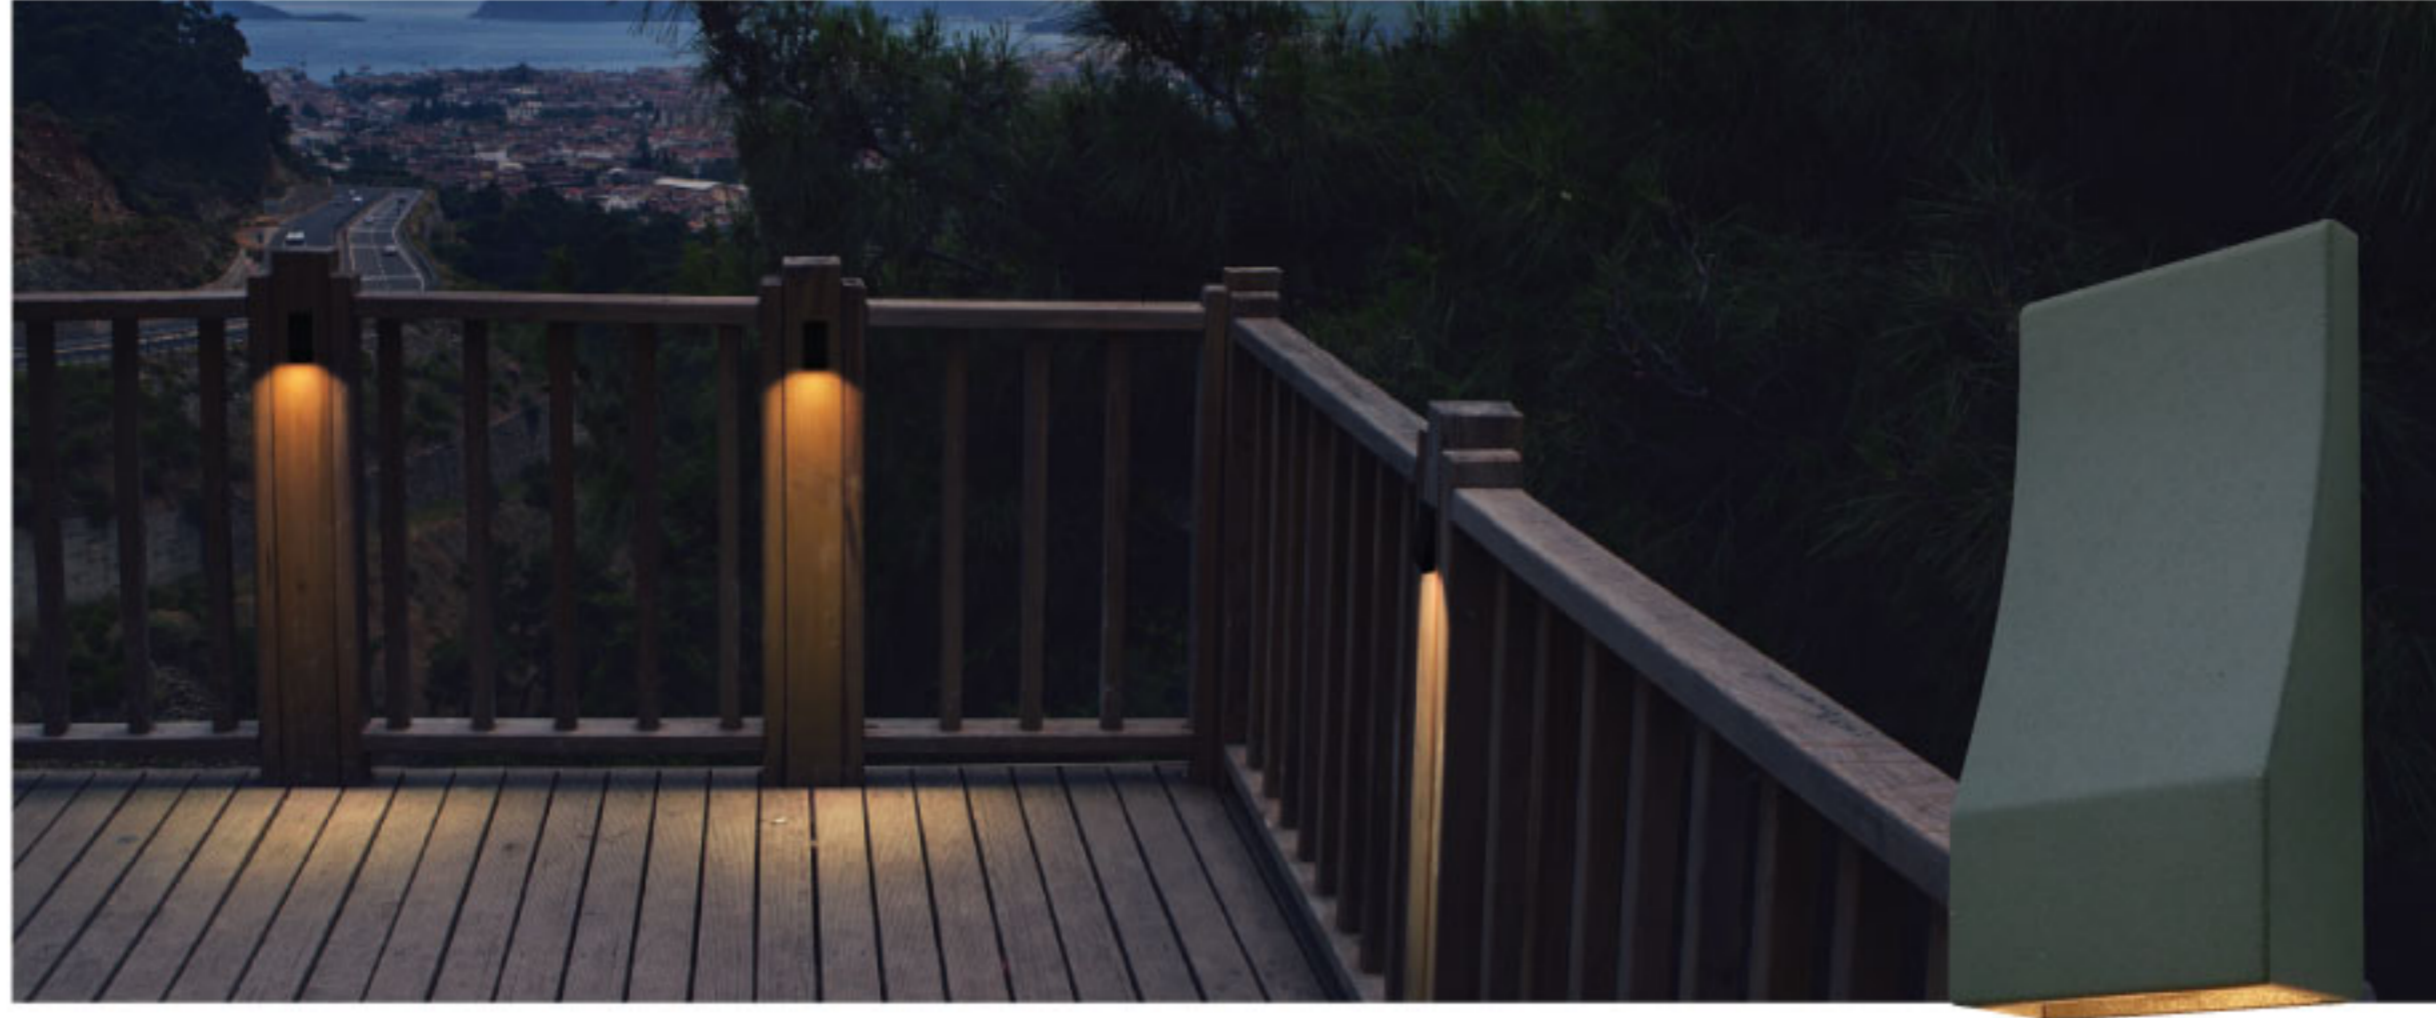

MODEL OD-A2032W

HIGHLIGHTS

Different from most traditional deck lights in the market, this deck light is a brand-new modern design. It provides both downward and direct distribution of soft, warm light that will accentuate all the beauty and detail of your deck, patio, outdoor kitchen, steps, or handrails.

- Die-cast aluminium construction
- Surface mounted
- Full cutoff design eliminates annoying glare
- IP65+ rated

SPECIFICATIONS

Model	OD-A2032W
Material	Aluminum
Input Voltage	9-15V AC
Wattage	2W
Light Source	Integrated LED Chips
Color Temperature	2700k
Lumen	30lm
CRI	80
Wiring	3'SPT-1W
Lens	Frosted Lens
Operating Temp.	-40°C~70°C