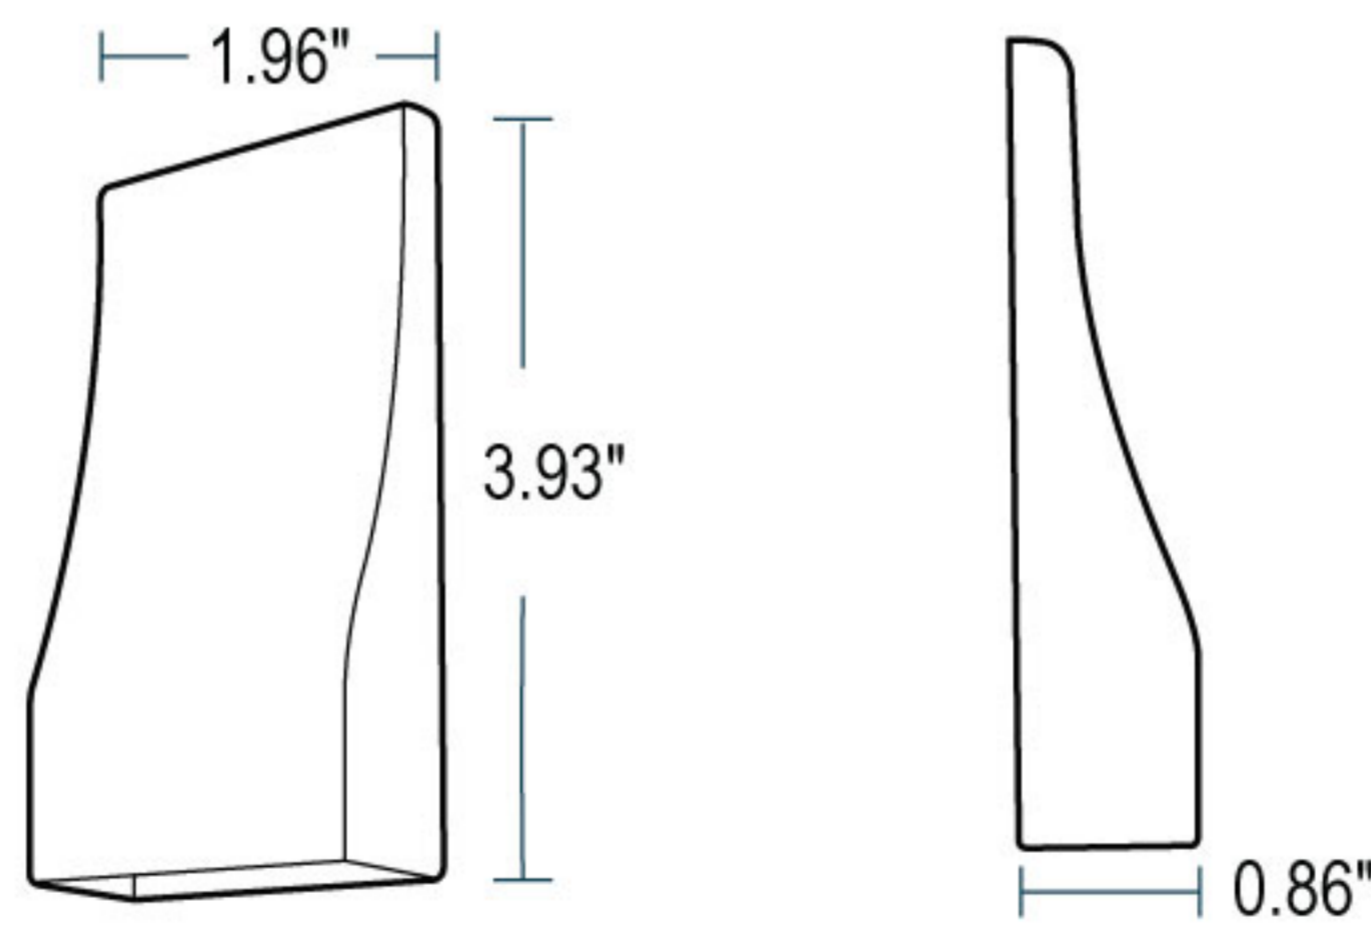

DIMENSIONS

Reference	QTY.	Remarks	Project:
			Location:
			Architect:
			Engineer:
			Contractor:
			Submitted by:
			Date:

ORTECH reserves the right to modify at any time, without notice, any or all of our product's features, designs, components and specifications to meet market changes.