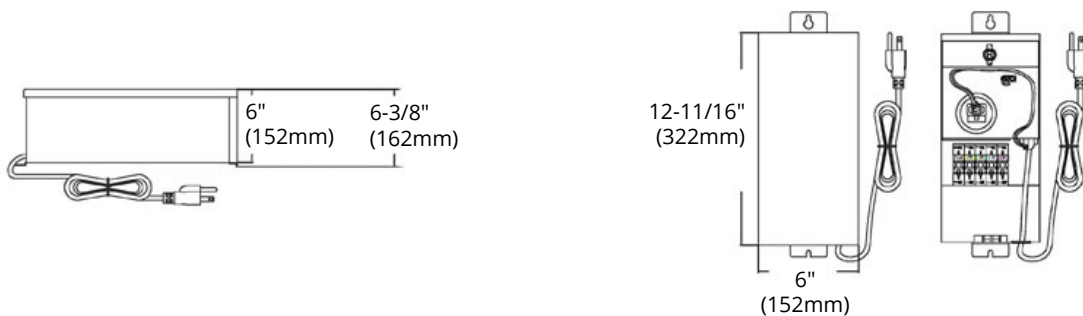

DIMENSIONS

Reference	QTY.	Remarks	Project:
			Location:
			Architect:
			Engineer:
			Contractor:
			Submitted by:
			Date:

ORTECH reserves the right to modify at any time, without notice, any or all of our product's features, designs, components and specifications to meet market changes.