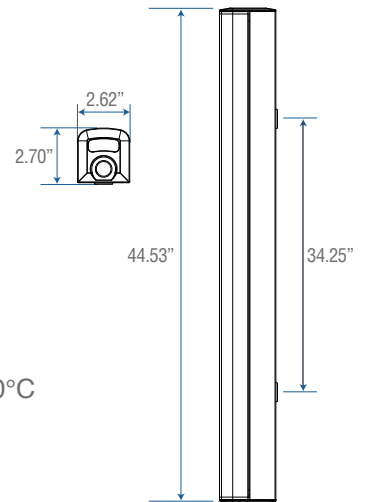

DIAGRAM

ORDER CODE	DLC MODEL	DLC ID	DESCRIPTION	WATTS	VOLT	LUMENS	CCT(K)	CRI	THD	MOL (IN)	CASE QTY.
L2420-3200	ILX-VS2-432WDMV3CCT	PLJYZC8CGJDO	4' 32W STRIP FIXTURE 3CCT DIM WH	32	120-347V	4180	3500K	83+	<20%	44.53x2.62x2.70	6
OPTIONAL ACCESSORIES											
L2420-9400	CONNECTOR PLATE FOR ROW MOUNTING										
L2850-0002	60" AIR CRAFT SUSPENSION CABLE / PACK OF TWO (2)										