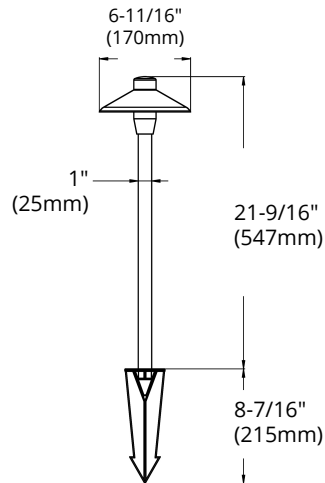

DIMENSIONS

Reference	QTY.	Remarks	Project:
			Location:
			Architect:
			Engineer:
			Contractor:
			Submitted by:
			Date:

ORTECH reserves the right to modify at any time, without notice, any or all of our product's features, designs, components and specifications to meet market changes.