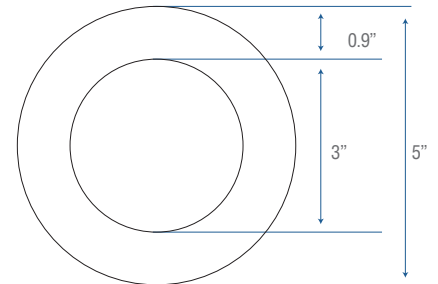

#### FEATURES

Attaches easily and seamlessly to most 4" slim panels with diameter 120-125mm  
6 Pack Blister Packaging

DIAGRAM

ORDER CODE	MODEL NO.	DESCRIPTION	CASE QTY.
L3799-1104-BX6	ILX-SP4-BN	SNAP-ON TRIM 4" R BN 6PK ROUND 4 INCH BRUSHED NICKEL FITS MOST 120-125MM 4 INCH ROUND SLIMS	576
L3799-1204-BX6	ILX-SP4-BK	SNAP-ON TRIM 4" R BK 6PK ROUND 4 INCH BLACK FITS MOST 120-125MM 4 INCH ROUND SLIMS	576