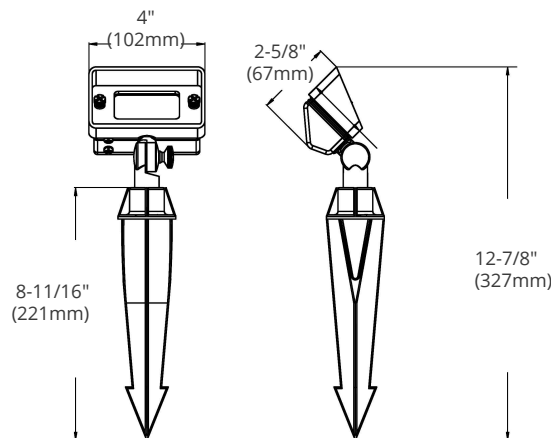

DIMENSIONS

Reference	QTY.	Remarks	Project:
			Location:
			Architect:
			Engineer:
			Contractor:
			Submitted by:
			Date:

ORTECH reserves the right to modify at any time, without notice, any or all of our product's features, designs, components and specifications to meet market changes.