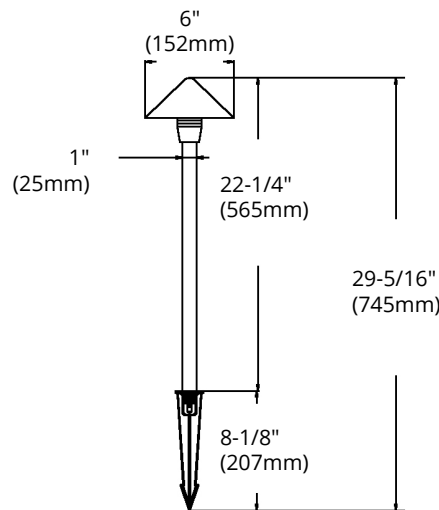

DIMENSIONS

Reference	QTY.	Remarks	Project:
			Location:
			Architect:
			Engineer:
			Contractor:
			Submitted by:
			Date:

ORTECH reserves the right to modify at any time, without notice, any or all of our product's features, designs, components and specifications to meet market changes.