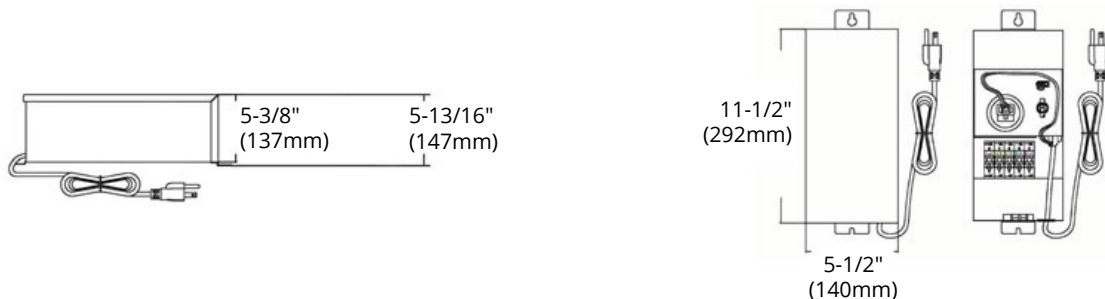

DIMENSIONS

Reference	QTY.	Remarks	Project:
			Location:
			Architect:
			Engineer:
			Contractor:
			Submitted by:
			Date:

ORTECH reserves the right to modify at any time, without notice, any or all of our product's features, designs, components and specifications to meet market changes.