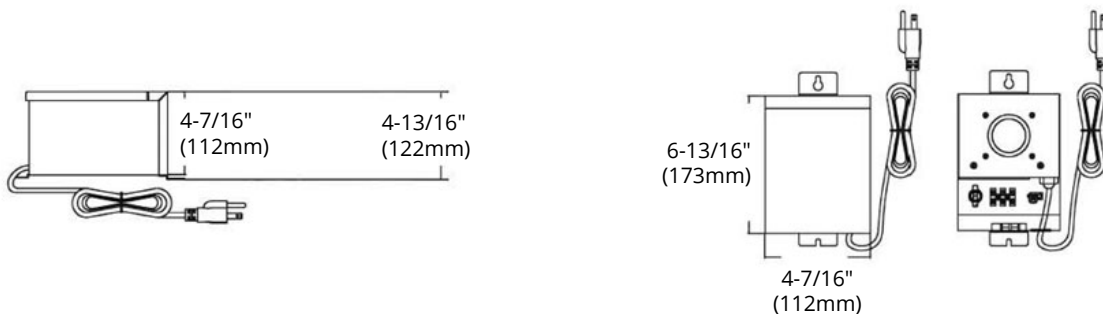

DIMENSIONS

Reference	QTY.	Remarks	Project:
			Location:
			Architect:
			Engineer:
			Contractor:
			Submitted by:
			Date:

ORTECH reserves the right to modify at any time, without notice, any or all of our product's features, designs, components and specifications to meet market changes.