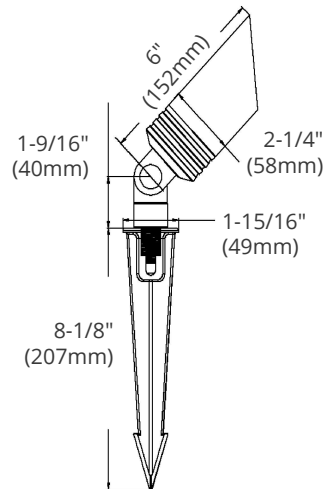

MODEL OD-UPA207

HIGHLIGHTS

- Black LED Aluminum Landscape Fixture
- Durable powered coating guaranteed to survive the harshest environments
- Excellent choice when considering about one's budget and product performance

SPECIFICATIONS

Model	OD-UPA207
Voltage	12V AC
Housing	Aluminum
Lamp Base	GU5.3 Bi-pin base, Fixed socket
Lamp	12V MR16 bulb (not included)
Lens	Clear flat
Wiring	3'18/2 UL wire, SPT-2W leads
Mounting Access	Regular PVC stake
Operating Temp.	-25°C ~ +40°C
Warranty	5 years

DIMENSIONS

Reference	QTY.	Remarks	Project:
			Location:
			Architect:
			Engineer:
			Contractor:
			Submitted by:
			Date:

ORTECH reserves the right to modify at any time, without notice, any or all of our product's features, designs, components and specifications to meet market changes.