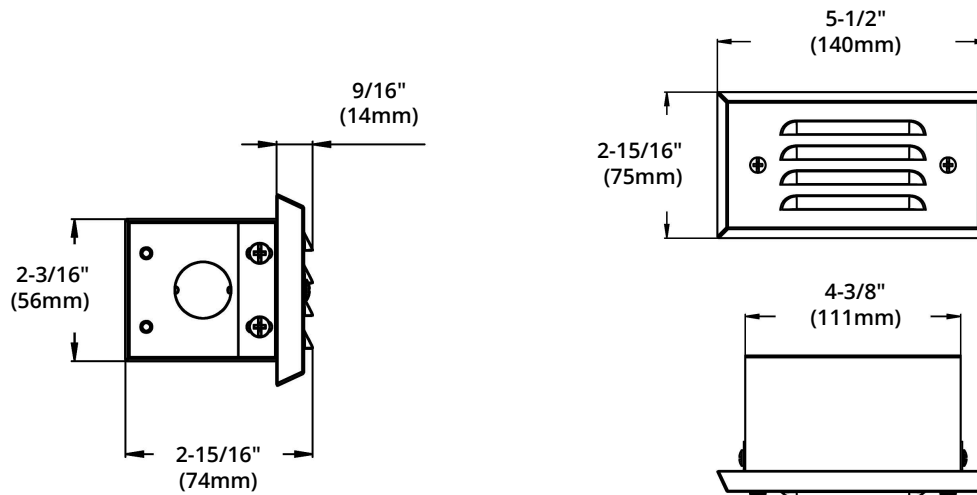

DIMENSIONS

Reference	QTY.	Remarks	Project:
			Location:
			Architect:
			Engineer:
			Contractor:
			Submitted by:
			Date:

ORTECH reserves the right to modify at any time, without notice, any or all of our product's features, designs, components and specifications to meet market changes.