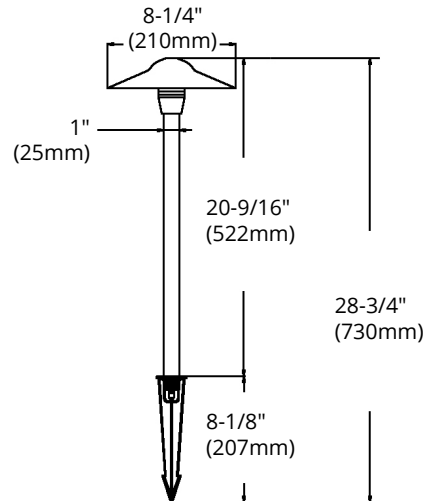

DIMENSIONS

Reference	QTY.	Remarks	Project:
			Location:
			Architect:
			Engineer:
			Contractor:
			Submitted by:
			Date:

ORTECH reserves the right to modify at any time, without notice, any or all of our product's features, designs, components and specifications to meet market changes.