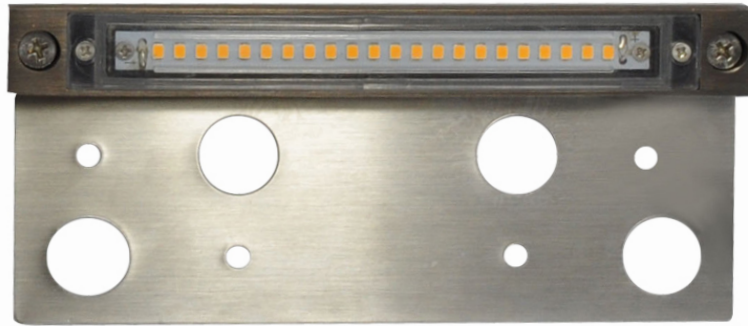

LED Landscape Lighting — Hardscape Lights

MODEL OD-HSB201

HIGHLIGHTS

- LED hardscape light with solid brass housing
- Enhances the colours and shapes of the hardscape area being lit
- Can be mounted under a horizontal cap or flush to a vertical or horizontal surface

SPECIFICATIONS

Model	OD-HSB201
Wattage	4W
Voltage	12V AC
Housing	Solid brass
Lens	Clear
Wiring	3'18/2 UL wire, SPT-2W leads
Mounting Access	3pcs stainless steel bracket
Colour Temp.	2700K (Warm White)
Operating Temp.	-25°C ~ +40°C
Warranty	5 years