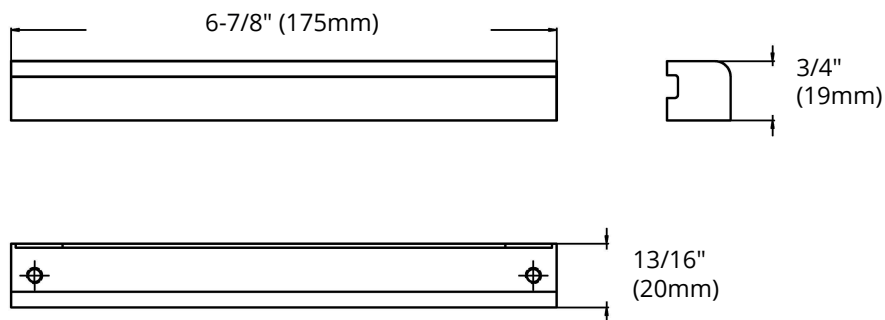

DIMENSIONS

Reference	QTY.	Remarks	Project:
			Location:
			Architect:
			Engineer:
			Contractor:
			Submitted by:
			Date:

ORTECH reserves the right to modify at any time, without notice, any or all of our product's features, designs, components and specifications to meet market changes.