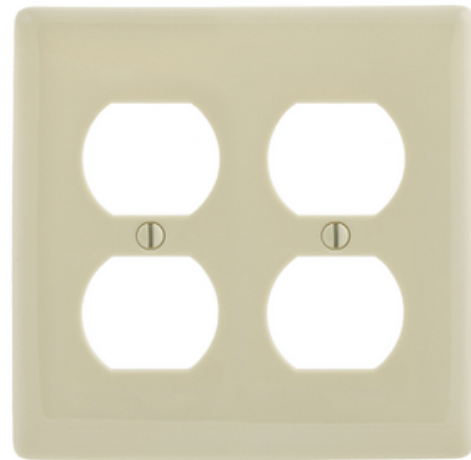

Wallplates and Box Covers, Wallplate, Nylon, 2-Gang, 2) Duplex, Light Almond

By Hubbell Wiring Device-Kellems
Catalog # [NP82LA](#)

Wallplates and Box Cover, Wallplate, Double, 2-Duplex

Features

- Reinforcement ribs for extra strength
- Captive screw feature holds mounting screw in place
- High-impact, self-extinguishing nylon material

Application

Protection against contact of live terminals and wiring.
Provides finished look to installation.

General

Color	Light Almond
Construction	Molded
Cutout	2) Duplex
EU RoHS Indicator	Yes
Item Type	Screw Mount
Material	Nylon
Material - Mounting Hardware	Screw Mounting
Number of Gang(s)	2-Gang
OEM Brand Name	Hubbell Wiring Device-Kellems
Orientation	Vertical Mount
Performance	<ul style="list-style-type: none">• Environmental - Appearance - Smooth• Environmental - Operating Temperature - -40°C to 85°C
Size	Standard
Style	2-Duplex
Type	Duplex
UPC	883778118371

[Literature - Residential Product Guide](#)
[Sales Drawings - WDK_NP82_DRAWING_PDF](#)
[Warranty - tradeSELECT™ and netSELECT®](#)

Related Products

[SS78 - Wallplates and Boxes, Metallic Plates, 2- Gang, 1\) Duplex 1\) 1.40" Openings, Standard Size, Stainless Steel](#)
[PJ8LA - Wallplate, Mid-Size 1-Gang, 1\) Duplex, Light Brown](#)
[SS138 - Wallplates and Boxes, Metallic Plates, 2- Gang, 1 Blank 1\) Duplex Opening, Standard Size, Stainless Steel](#)
[P28LA - Wallplate, 3-Gang, 2\) Toggle 1\) Duplex, Light Almond](#)
[SS82 - Wallplates and Boxes, Metallic Plates, 2- Gang, 2\) Duplex Openings, Standard Size, Stainless Steel](#)