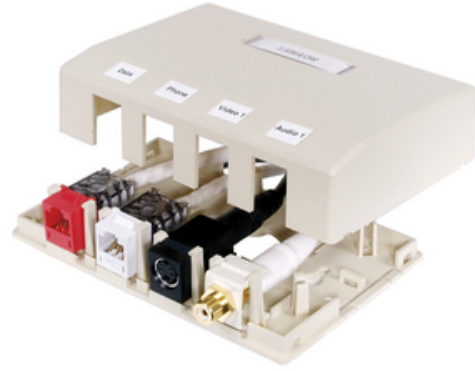

Hubbell Premise Wiring

Housing, Surface Mount, 4-Port, Office White

By Hubbell Premise Wiring
Catalog Number [ISB4OW](#)

Housing, Surface Mount, 4-Port.

Features

- Surface Mounting
- Accepts Standard Jacks, Fiber and AV Connections
- Mount to Multiple Surfaces: Electrical Boxes, Raceway, Desktops, Modular Furniture

Application

4-Port

General

Color	Office White
Compatibility	Hubbell Keystone
EU RoHS Indicator	Yes
Face Plate	Not Required
Item Type	iSTATION Surface Mount Boxes
Material	Composite
Material - Mounting Hardware	Screw Mounting
Number Of Ports	4
Shelves	None
Type	ISF Box
UPC	662620219776

Dimensions

Depth	1.23
Height	3.25 in

Conductor Related

Cable Entry	From Back
-------------	-----------

Certifications and Compliance

Industry Standard(s)	ANSI/TIA/EIA-606A Compliant
----------------------	-----------------------------