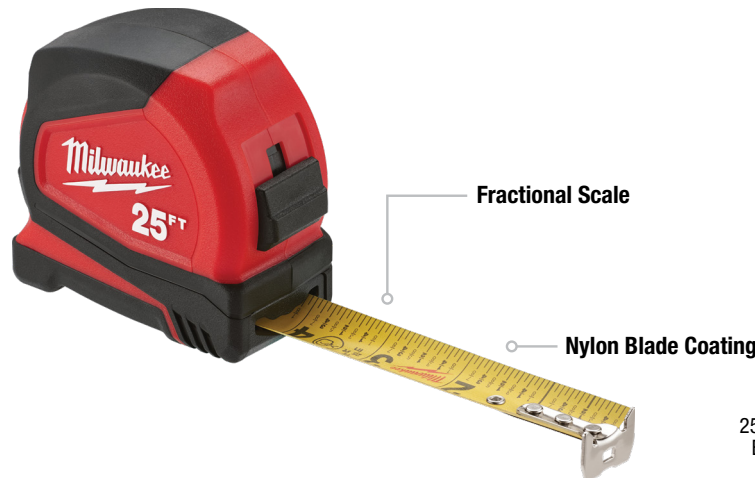

COMPACT WIDE BLADE TAPE MEASURES

15' REACH*

2-Sided Printing

Model #	Description
48-22-0416	16ft Compact Wide Blade Tape Measure with 15' Reach*
48-22-0425	25ft Compact Wide Blade Tape Measure with 15' Reach*
48-22-0430	30ft Compact Wide Blade Tape Measure with 15' Reach*
48-22-0417	5m/16ft Compact Wide Blade Tape Measure with 15' Reach*
48-22-0426	8m/26ft Compact Wide Blade Tape Measure with 15' Reach*
48-22-0316	16ft Compact Wide Blade Magnetic Tape Measure with 15' Reach*

Model #	Description
48-22-0325	25ft Compact Wide Blade Magnetic Tape Measure with 15' Reach*
48-22-0335	35ft Compact Wide Blade Magnetic Tape Measure with 15' Reach*
48-22-0317	5m/16ft Compact Wide Blade Magnetic Tape Measure with 15' Reach*
48-22-0326	8m/26ft Compact Wide Blade Magnetic Tape Measure with 15' Reach*

COMPACT TAPE MEASURES

12' REACH*

Impact Resistant Frame
5-Point Reinforced

Also Available:

25ft Compact Tape Measure with Engineer Scale with 12' Reach*
48-22-6625E

Nylon Blade Coating

Model #	Description
48-22-6612	12ft Compact Tape Measure with 12' Reach*
48-22-6616	16ft Compact Tape Measure with 12' Reach*
48-22-6625	25ft Compact Tape Measure with 12' Reach*
48-22-6630	30ft Compact Tape Measure with 12' Reach*
48-22-6613	3m/12ft Compact Tape Measure with 12' Reach*
48-22-6617	5m/16ft Compact Tape Measure with 12' Reach*
48-22-6626	8m/26ft Compact Tape Measure with 12' Reach*

Model #	Description
48-22-6816	16ft Compact Auto-Lock Tape Measure with 12' Reach*
48-22-6825	25ft Compact Auto-Lock Tape Measure with 12' Reach*
48-22-6817	5m/16ft Compact Auto-Lock Tape Measure with 12' Reach*
48-22-6826	8m/26ft Compact Auto-Lock Tape Measure with 12' Reach*
48-22-5506	2m/6ft Keychain Tape Measure
48-22-6601	10ft/3m Keychain Tape Measure with LED