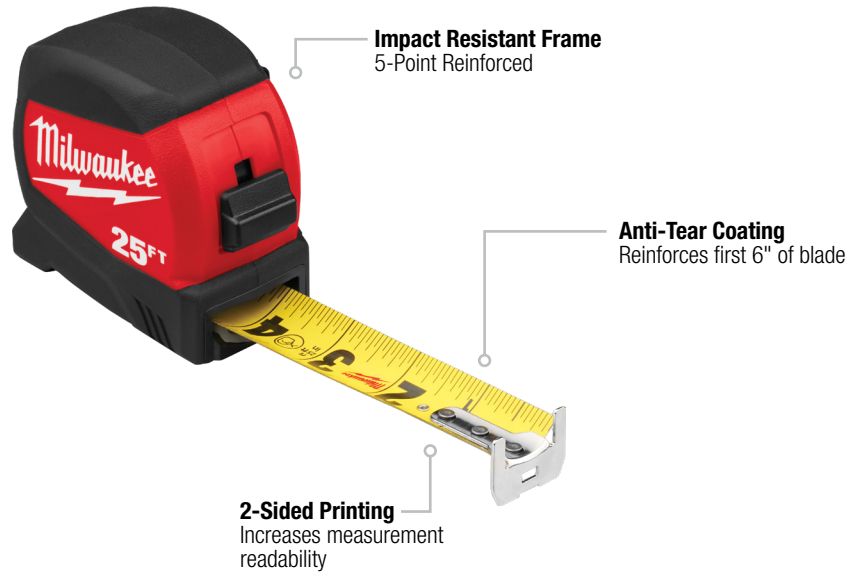

COMPACT WIDE BLADE TAPE MEASURES

15' REACH*

2-Sided Printing

Model #	Description
48-22-0416	16ft Compact Wide Blade Tape Measure with 15' Reach*
48-22-0425	25ft Compact Wide Blade Tape Measure with 15' Reach*
48-22-0430	30ft Compact Wide Blade Tape Measure with 15' Reach*
48-22-0417	5m/16ft Compact Wide Blade Tape Measure with 15' Reach*
48-22-0426	8m/26ft Compact Wide Blade Tape Measure with 15' Reach*
48-22-0316	16ft Compact Wide Blade Magnetic Tape Measure with 15' Reach*

Model #	Description
48-22-0325	25ft Compact Wide Blade Magnetic Tape Measure with 15' Reach*
48-22-0335	35ft Compact Wide Blade Magnetic Tape Measure with 15' Reach*
48-22-0317	5m/16ft Compact Wide Blade Magnetic Tape Measure with 15' Reach*
48-22-0326	8m/26ft Compact Wide Blade Magnetic Tape Measure with 15' Reach*

COMPACT TAPE MEASURES

12' REACH*

Impact Resistant Frame
5-Point Reinforced

Also Available:

25ft Compact Tape Measure with Engineer Scale with 12' Reach*
48-22-6625E

Nylon Blade Coating

Model #	Description
48-22-6612	12ft Compact Tape Measure with 12' Reach*
48-22-6616	16ft Compact Tape Measure with 12' Reach*
48-22-6625	25ft Compact Tape Measure with 12' Reach*
48-22-6630	30ft Compact Tape Measure with 12' Reach*
48-22-6613	3m/12ft Compact Tape Measure with 12' Reach*
48-22-6617	5m/16ft Compact Tape Measure with 12' Reach*
48-22-6626	8m/26ft Compact Tape Measure with 12' Reach*

Model #	Description
48-22-6816	16ft Compact Auto-Lock Tape Measure with 12' Reach*
48-22-6825	25ft Compact Auto-Lock Tape Measure with 12' Reach*
48-22-6817	5m/16ft Compact Auto-Lock Tape Measure with 12' Reach*
48-22-6826	8m/26ft Compact Auto-Lock Tape Measure with 12' Reach*
48-22-5506	2m/6ft Keychain Tape Measure
48-22-6601	10ft/3m Keychain Tape Measure with LED