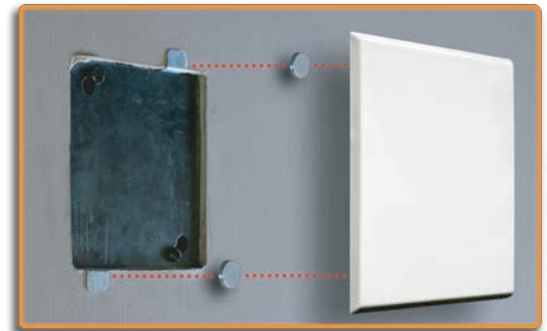

TREE HUGGER

TREE MOUNTED LIGHT/BOX BRACKET

YOUR LIGHTS WILL GROW UP WITH YOUR TREES!

The Tree Hugger bracket shifts with your tree as it goes wider and taller saving it from cracking or breaking. It will also save you time and money by cutting out the need to adjust the light focus points as the tree grows.

Part #85200

6.5 INCH PLATE

Features:

- Installs in seconds with rare earth magnets - snaps in place to metal clips (included)
- White decorative plate covers 5-1/2" square hole or electrical box
- Can also be used to cover a round hole with up to a 5-1/2" diameter
- Visually appealing white decorative plate - no need to paint metal covers

Part# D612

FOLDING UTILITY KNIFE

STRIP NM WIRE WITH EASE

This compact utility knife will allow you to cut through NM wire, drywall, cardboard, light plastic, carpet and more! Easily folds up to be stored in your pocket or tool belt.