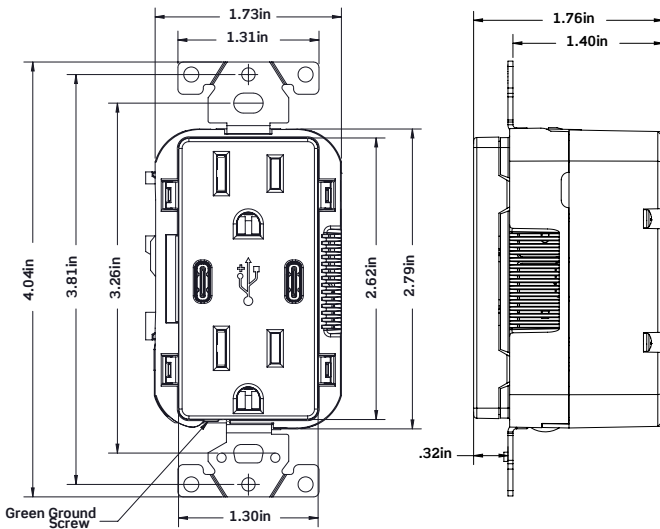

Agency Standards and Compliance

cCSAus Listed

Warranty Information

Two-Year Limited Warranty

Specifications

See Leviton.com for full specification information

Dimensional Drawings

15A and 20A (15A Model Shown)

T5636

T5836

Dimensional Drawings

15A and 20A (15A Model Shown)

T5635

T5835

Wiring Diagrams