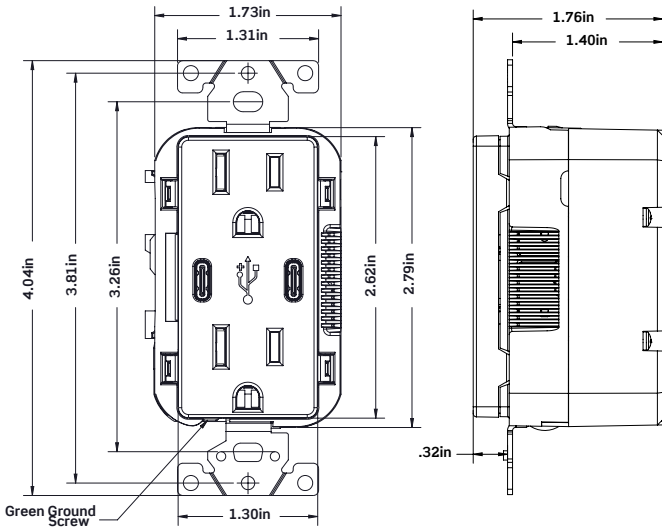

Agency Standards and Compliance

cCSAus Listed

Warranty Information

Two-Year Limited Warranty

Specifications

See Leviton.com for full specification information

Dimensional Drawings

15A and 20A (15A Model Shown)

T5636

T5836

Dimensional Drawings

15A and 20A (15A Model Shown)

T5635

T5835

Wiring Diagrams