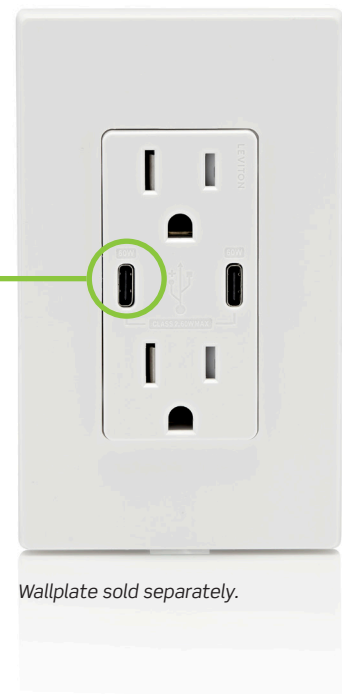

Type-C ports and Power Delivery are featured on the latest devices manufactured by Apple®, Samsung®, Google®, Microsoft® and more, making the technology the new standard.

Installation

Leviton's Power Delivery compatible USB In-Wall Chargers can replace a standard receptacle for a convenient upgrade and are compatible with non-PD devices as well as USB Type A devices (adapter required).

60W
Charge on
Single Port

Features

- The most advanced USB in-wall chargers on the market with up to 2X the charging power with PD devices
- Charges most Type-C devices as well as Type A devices (adapter required)
- Adapter-free charging of Type-C devices for a sleek and uncluttered appearance
- No data transfer capability
- 6A USB Charger
- 15A and 20A receptacle models available
- Two high-powered charging ports with 60W (T5636/T5836) or 30W (T5635/T5835) of charging on a single port
- Smart chip recognizes and optimizes the charging requirements of individual devices
- Built-in overcurrent protection helps protect the electronics from receiving too much power, which can damage the device
- Internal thermo regulator prevents the electronics from overheating
- USB Ports tested to meet the industry requirement to withstand over 10,000 insertions
- Compatible with USB 3.1, 3.0, 2.0, 1.1 devices
- Type-C USB Ports enable cables to be inserted in either direction
- Tamper-resistant receptacles help prevent access by most non-rated/foreign objects
- Compatible with Decora® wallplates and Decora Plus™ screwless wallplates (sold separately)
- Spec Grade