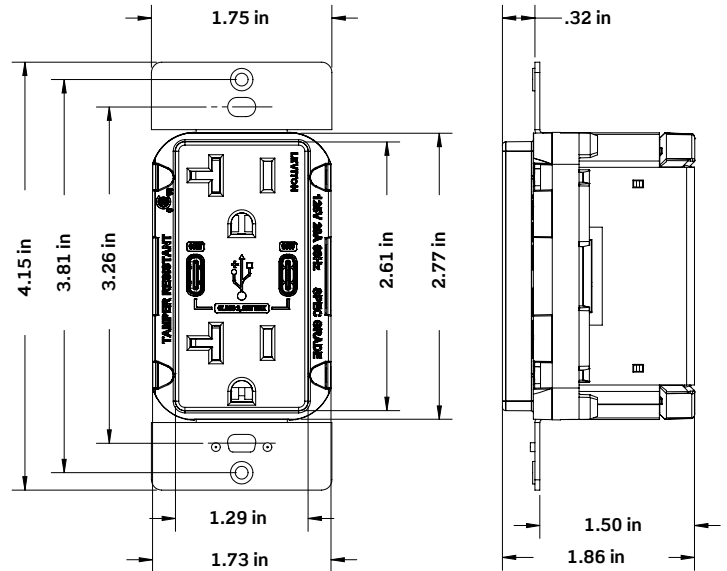

Agency Standards and Compliance

cCSAus Listed

Warranty Information

Two-Year Limited Warranty

Specifications

See Leviton.com for full specification information

Dimensional Drawings

15A and 20A (15A Model Shown)

T5636

T5836

Dimensional Drawings

15A and 20A (15A Model Shown)

T5635

T5835

Wiring Diagrams