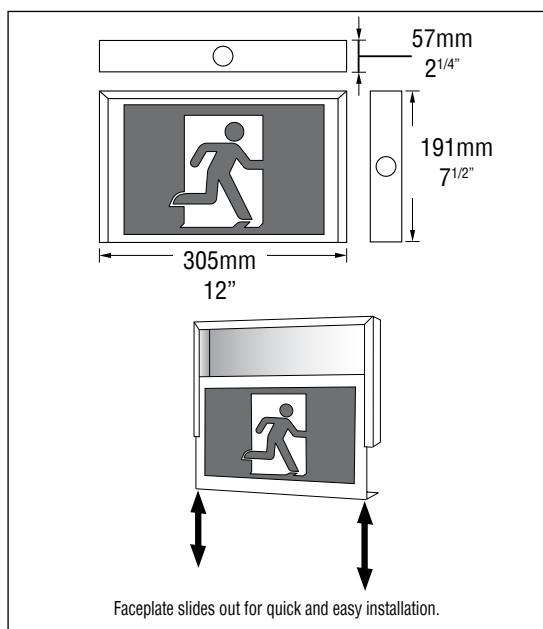

STELLA RM

Steel LED Running Man

Project Name: _____ Model Number: _____
 Prepared By: _____ Date: _____

FEATURES & BENEFITS

- Wall, ceiling or end mounting
- High-output LED technology
- 20 gauge steel housing
- Universal AC or DC input or Self-Powered
- CSA 22.2 No. 141-15 Performance Certified

DIMENSIONS

EXTERNAL SPECIFICATIONS

The STELLA is constructed from durable 20 gauge steel. The STELLA comes standard with a white baked powder coat finish. Also available in custom colours upon request. Single, double or universal face versions must be specified. Universal mounting pattern is stamped into the backplate. The self-powered version comes standard with an external LED status indicator and test switch.

INTERNAL SPECIFICATIONS

UNIVERSAL AC OR DC INPUT: standard 120/277/347VAC input
 SELF-POWERED: Standard 120/277/347VAC input and sealed Nickel-cadmium batteries to provide a minimum 90 minutes of emergency duration. Optional 120 minute duration battery is available. Solid state charger and transfer.

ORDERING GUIDE

SL-RM - - - - -

SERIES	OPERATION	LIGHT SOURCE	FACE #	⁵ PICTOGRAM	MOUNTING	OPTIONS
SL-RM	ACDC (Universal AC or DC input) SP (Self-powered)	Blank (LED)	1 (Single) ² 2 (Double) ² U (Universal)	OLR (Universal pictograms) D (Down indicator) U (Up indicator) UR (45° up right) DR (45° down right) UL (45° up left) DL (45° down left) SW-OL (RM no indicator, left)	W (Wall mount no canopy) M (Universal mount wall, ceiling / end mount)	CC (Custom colour - specify) PK12 (12" pendant kit) TP (Tamper proof screws) WG (Wireguard) 120SP (120 min. emergency) AT (Auto-test, SP only) BLK (black housing) SW (Special wording) ³ 120VDC (Specify 2 or 4 wires) ⁴ FAI (Fire alarm interface - specify)