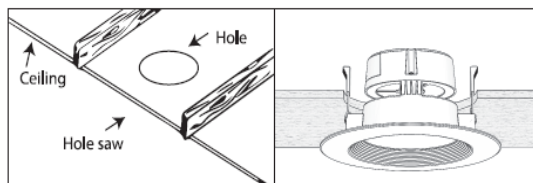

PRODUCT FEATURES

- Advanced design IC rated recessed downlight
- Easy clip installation in drywall or suspension ceilings
- 3000K, 4000K, 5000K colors available with high 80+ CRI
- 40,000 hour rated life
- 120VAC, dimmable down to 5%