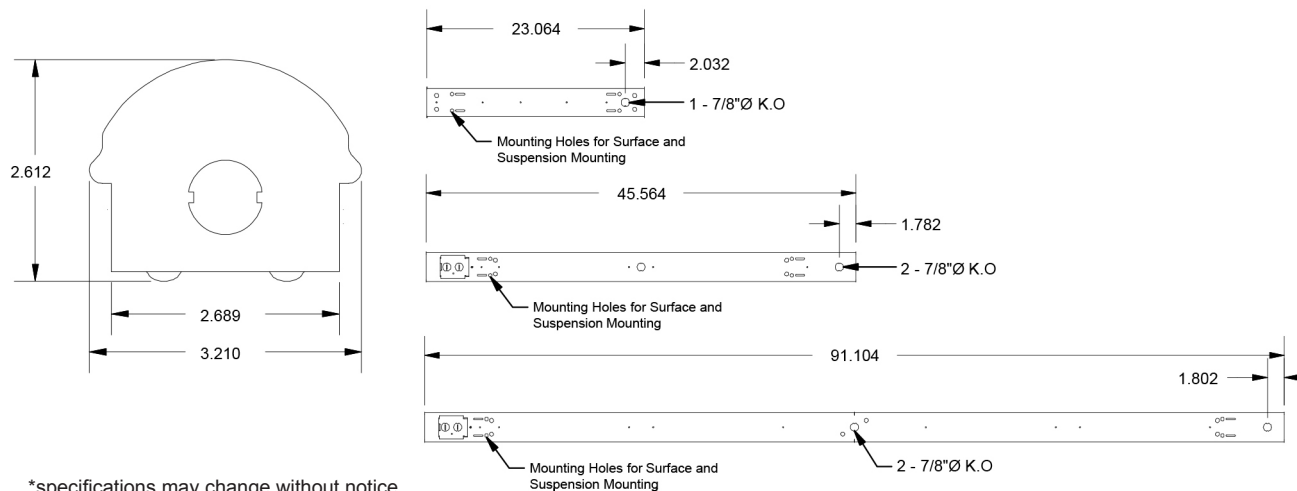

PRODUCT DIMENSIONS

*specifications may change without notice

OPTICS

High-efficiency diffuser maximizes light distribution while providing diffusion of LED point sources and reducing glare.

ELECTRICAL

All components are UL recognized. This fixture is available in 120 - 277V and 347V.

MOUNTING

Holes provided for surface and suspended mounting, as well as knock outs for row-mounting.

CONSTRUCTION

- Pre-painted white steel fixture components are precision bent for added strength and rigidity
- Spot welded steel end caps for added rigidity
- Access panel provided for easy wiring
- Shallow fixture design for ease of installation and a clean professional look

APPROVALS

- Dry and Damp Environment Rated
- ETL Listed
- DLC Listed

WARRANTY

- Standard 5 year system, and 10 year LED warranty