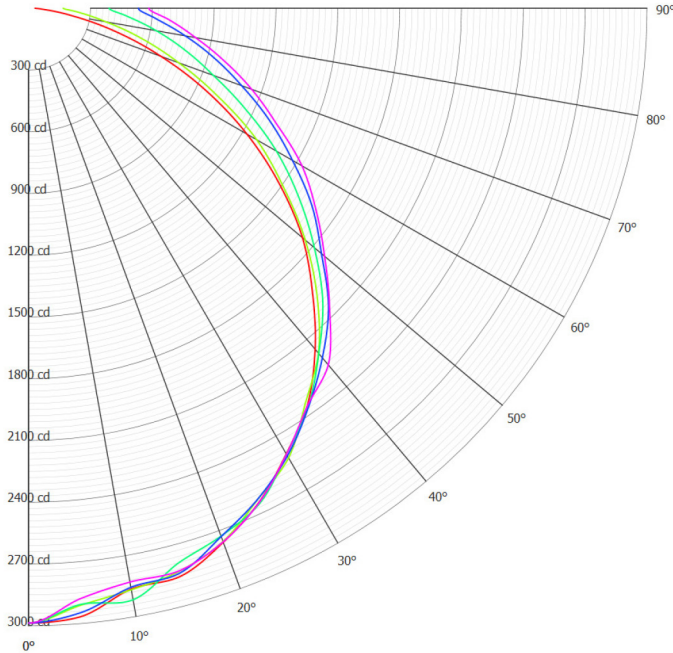

WATTAGE CHARTS

Standard Efficiency														
	Lumen Output	Actual Lumen Output	Fixture Wattage	Lumens per Watt		Lumen Output	Actual Lumen Output	Fixture Wattage	Lumens per Watt		Lumen Output	Actual Lumen Output	Fixture Wattage	Lumens per Watt
2'	1.75	1,786	15.03	118.8	4'	2.5	2,473	19.8	125.0	8'	5.0	5,062	37.25	135.9
	2.25	2,213	18.03	122.7		3.5	3,471	27.9	124.4		7.0	7,087	53.99	131.3
	2.75	2,721	21.03	129.4		4.5	4,431	36.3	122.2		9.0	9,111	68.32	133.4
				5.5		5,245	41.9	125.2	11.0		11,136	83.30	133.7	
				6.5		6,092	47.5	128.2	13.0		13,161	98.29	133.9	
				7.5		7,181	55.8	128.8	15.0		15,186	113.27	134.1	
				8.5		8,259	64.1	128.8	17.0		17,211	128.26	134.2	
				9.5		9,337	72.5	128.8	19.0		19,235	145.00	132.7	

High Efficiency														
	Lumen Output	Actual Lumen Output	Fixture Wattage	Lumens per Watt		Lumen Output	Actual Lumen Output	Fixture Wattage	Lumens per Watt		Lumen Output	Actual Lumen Output	Fixture Wattage	Lumens per Watt
2'	2.25	2,187	16.43	133.1	4'	2.5	2,583	17.9	144.7	8'	5.0	5,212	33.13	157.3
	2.75	2,672	19.24	138.9		3.5	3,555	24.5	145.3		7.0	7,313	46.45	157.4
				4.5		4,544	31.1	146.0	9.0		8,694	60.08	144.7	
				5.5		5,554	37.8	146.9	11.0		10,626	73.34	144.9	
				6.5		6,563	44.5	147.5	13.0		12,558	86.61	145.0	
				7.5		7,245	50.7	142.8	15.0		14,490	101.44	142.8	
				8.5		8,211	57.0	144.2	17.0		16,421	113.92	144.1	
				9.5		9,176	63.2	145.2	19.0		18,353	126.40	145.2	

* Based on UNV voltage
* Based on an Frosted lens
* Based on 4000K

PHOTOMETRIC DATA

BLSP-H-4'-9.5L-840-UNV

Candela Polar Plot

Cone of Light

Mtg Height	Light Level	Beam Diameter
6 ft	83 fc	19 ft
8 ft	47 fc	26 ft
10 ft	30 fc	32 ft
12 ft	21 fc	39 ft
15 ft	13 fc	48 ft