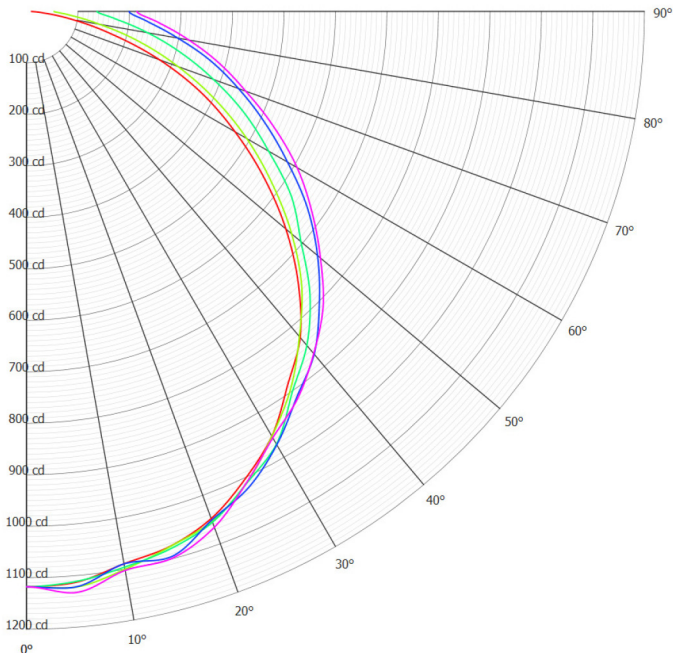

WATTAGE CHARTS

Standard Efficiency														
	Lumen Output	Actual Lumen Output	Fixture Wattage	Lumens per Watt		Lumen Output	Actual Lumen Output	Fixture Wattage	Lumens per Watt		Lumen Output	Actual Lumen Output	Fixture Wattage	Lumens per Watt
2'	1.75	1,786	15.03	118.8	4'	2.5	2,473	19.8	125.0	8'	5.0	5,062	37.25	135.9
	2.25	2,213	18.03	122.7		3.5	3,471	27.9	124.4		7.0	7,087	53.99	131.3
	2.75	2,721	21.03	129.4		4.5	4,431	36.3	122.2		9.0	9,111	68.32	133.4
				5.5		5,245	41.9	125.2	11.0		11,136	83.30	133.7	
				6.5		6,092	47.5	128.2	13.0		13,161	98.29	133.9	
				7.5		7,181	55.8	128.8	15.0		15,186	113.27	134.1	
				8.5		8,259	64.1	128.8	17.0		17,211	128.26	134.2	
				9.5		9,337	72.5	128.8	19.0		19,235	145.00	132.7	

High Efficiency														
	Lumen Output	Actual Lumen Output	Fixture Wattage	Lumens per Watt		Lumen Output	Actual Lumen Output	Fixture Wattage	Lumens per Watt		Lumen Output	Actual Lumen Output	Fixture Wattage	Lumens per Watt
2'	2.25	2,187	16.43	133.1	4'	2.5	2,583	17.9	144.7	8'	5.0	5,212	33.13	157.3
	2.75	2,672	19.24	138.9		3.5	3,555	24.5	145.3		7.0	7,313	46.45	157.4
				4.5		4,544	31.1	146.0	9.0		8,694	60.08	144.7	
				5.5		5,554	37.8	146.9	11.0		10,626	73.34	144.9	
				6.5		6,563	44.5	147.5	13.0		12,558	86.61	145.0	
				7.5		7,245	50.7	142.8	15.0		14,490	101.44	142.8	
				8.5		8,211	57.0	144.2	17.0		16,421	113.92	144.1	
				9.5		9,176	63.2	145.2	19.0		18,353	126.40	145.2	

* Based on UNV voltage
* Based on an Frosted lens
* Based on 4000K

PHOTOMETRIC DATA

BLSP-H-4'-9.5L-840-UNV

Candela Polar Plot

Cone of Light

Mtg Height	Light Level	Beam Diameter
6 ft	83 fc	19 ft
8 ft	47 fc	26 ft
10 ft	30 fc	32 ft
12 ft	21 fc	39 ft
15 ft	13 fc	48 ft

BLSP-H-4'-3.5L-840-UNV

Candela Polar Plot

Cone of Light

Mtg Height	Light Level	Beam Diameter
6 ft	31 fc	20 ft
8 ft	17 fc	27 ft
10 ft	11 fc	33 ft
12 ft	8 fc	40 ft
15 ft	5 fc	50 ft