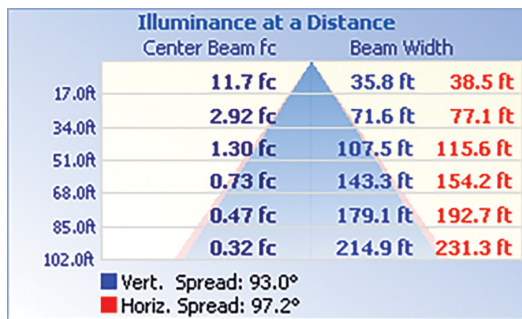

TECHNICAL DATA

LIGHT SPECIFICATIONS

Lumens	16,942 lm
Efficacy	136.7 lm/W
CCT	Tunable 30K/40K/50K
CRI	80
Dimmable	0-10V
L70 Life	50,000 hrs
Warranty	10-year

APPROVALS AND LISTINGS

cUL	E482965
DLC	PLO3IOL9JJ2U

ILLUMINANCE AT A DISTANCE