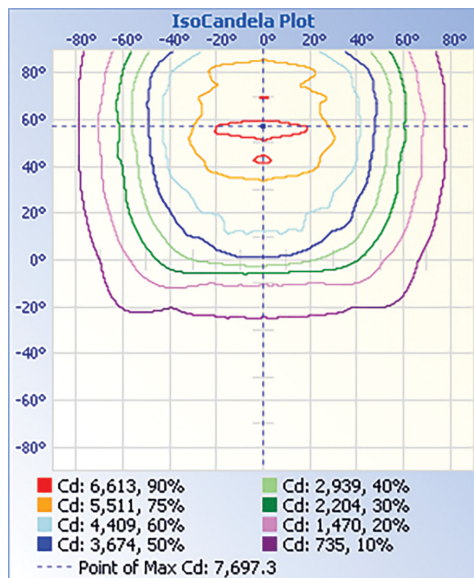

ISOCANDELA PLOT