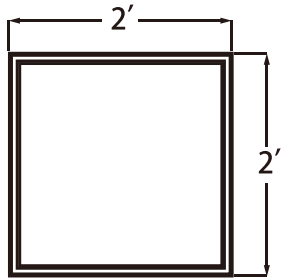

LED BACKLIT PANEL

Specification:

Model No.:	Size	Wattage (W)	Efficacy (lm/W)	Color Temp (K)	CRI	Dim solution	Voltage
VO-22W40-120-3Way-B-PG	2x2 ft	40-30-20W	125	3500K-4000K-5000K changeable	Ra>80	0-10V	120-277V
VO-14W40-120-3Way-B-PG	1x4 ft	40-30-20W					
VO-24W50-120-3Way-B-PG	2x4 ft	50-40-30W					
VO-22W40-120-XX-B-PG	2x2 ft	40W	125	4000K-5000K			
VO-14W40-120-XX-B-PG	1x4 ft	40W					
VO-24W50-120-XX-B-PG	2x4 ft	50W					
VO-22W40-347-3Way-B-PG	2x2 ft	40-30-20W	125	3500K-4000K-5000K changeable		0-10V	120-347V
VO-14W40-347-3Way-B-PG	1x4 ft	40-30-20W					
VO-24W50-347-3Way-B-PG	2x4 ft	50-40-30W					
VO-22W40-347-XX-B-PG	2x2 ft	40W	125	4000K-5000K			
VO-14W40-347-XX-B-PG	1x4 ft	40W					
VO-24W50-347-XX-B-PG	2x4 ft	50W					

### Dimensions:

602\*602mm

602\*1209mm

298\*1209mm