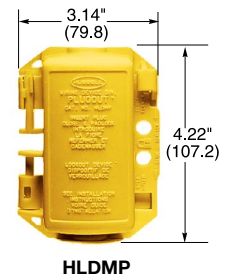

Other Wiring Products

Lockout Devices

PLUGOUT®, Keyed PLUGOUT® and SWITCHOUT® Lockout Devices

| Description | Typical Devices Accommodated | Catalog Number |
|---|---|-----------------|
| Small yellow lockout device. | 15 and 20A straight blade plugs. 15A Twist-Lock® plugs. | HLDMP |
| Medium yellow lockout device. | 15 and 20A, 125V straight blade plugs. 20 and 30A Twist-Lock® plugs. | HLD |
| Large yellow lockout device. | 20, 30 and 60A metallic and non-metallic Pin and Sleeve, Hubbellock® and 50A Twist-Lock® plugs. | HLD2 |
| Yellow SWITCHOUT device. | Toggle switch. | HSLDPK2* |
| Yellow lockout kit. | One each of above lockout devices. | HLDKIT |
| Yellow keyed PLUGOUT, keyed differently. | 15 and 20A, 125V straight blade plugs with holes in blades. | HKLD |

Note: *Two devices per package.

Cord Grip

| Description | Catalog Number |
|---------------------------------|----------------|
| Cord grip for ½ inch knockouts. | HBL112* |

Note: *Not UL Listed.