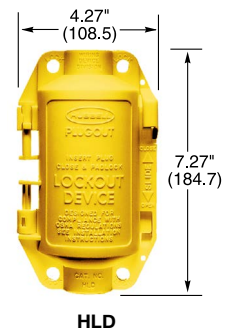

Other Wiring Products

Lockout Devices

PLUGOUT®, Keyed PLUGOUT® and SWITCHOUT® Lockout Devices

| Description | Typical Devices Accommodated | Catalog Number |
|---|---|-----------------|
| Small yellow lockout device. | 15 and 20A straight blade plugs. 15A Twist-Lock® plugs. | HLDMP |
| Medium yellow lockout device. | 15 and 20A, 125V straight blade plugs. 20 and 30A Twist-Lock® plugs. | HLD |
| Large yellow lockout device. | 20, 30 and 60A metallic and non-metallic Pin and Sleeve, Hubbellock® and 50A Twist-Lock® plugs. | HLD2 |
| Yellow SWITCHOUT device. | Toggle switch. | HSLDPK2* |
| Yellow lockout kit. | One each of above lockout devices. | HLDKIT |
| Yellow keyed PLUGOUT, keyed differently. | 15 and 20A, 125V straight blade plugs with holes in blades. | HKLD |

Note: *Two devices per package.

Cord Grip

| Description | Catalog Number |
|---------------------------------|----------------|
| Cord grip for ½ inch knockouts. | HBL112* |

Note: *Not UL Listed.