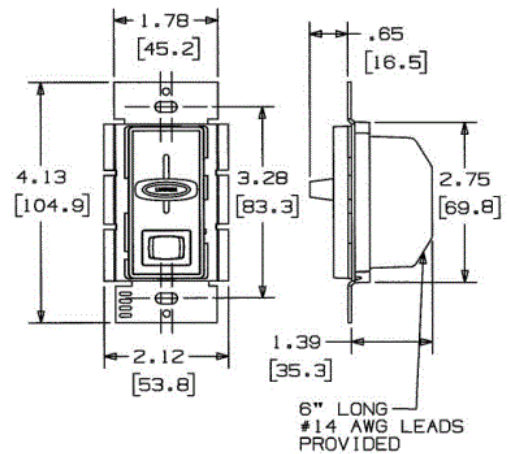

Ordering Information

Description	Color	UPC Number	Catalog Number
Preset with ON/OFF Switch	Ivory	883778116377	RS600PI

Listings

CSA Certified

Online Resources

- Customer Sales Drawings
- eCatalog
- Installation Instructions