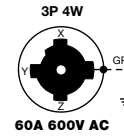

60 Amp, 600 Volts AC

IP30
SUITABILITY

Plugs

Description	Cord Dia.	Catalog Number	
Black phenolic interior with yellow thermoplastic sleeve over steel housing.	.920"-1.450" (23.36-36.83)	HBL26419	-
Black phenolic interior with blue thermoplastic sleeve and steel housing.	1.00"-1.50" (25.40-38.10)	-	HBL26519

Dimensions in Inches (mm)