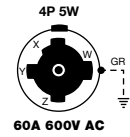

60 Amp, 600 Volts AC

IP30
SUITABILITY

Plugs

Description	Cord Dia.	Catalog Number	
Black phenolic interior with yellow thermoplastic sleeve over steel housing.	.920"-1.450" (23.36-36.83)	HBL26419	-
Black phenolic interior with blue thermoplastic sleeve and steel housing.	1.00"-1.50" (25.40-38.10)	-	HBL26519