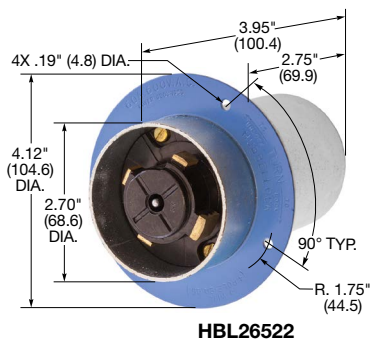

60 Amp, 600 Volts AC

IP30
SUITABILITY

Plugs

Description	Cord Dia.	Catalog Number	
Black phenolic interior with yellow thermoplastic sleeve over steel housing.	.920"-1.450" (23.36-36.83)	HBL26419	-
Black phenolic interior with blue thermoplastic sleeve and steel housing.	1.00"-1.50" (25.40-38.10)	-	HBL26519

IP30
SUITABILITY

Flanged Inlets

Description	Catalog Number	
Black phenolic interior with steel housing and flange.	HBL26422	-
Black phenolic interior with steel housing and flange with blue finish.	-	HBL26522

Dimensions in Inches (mm)