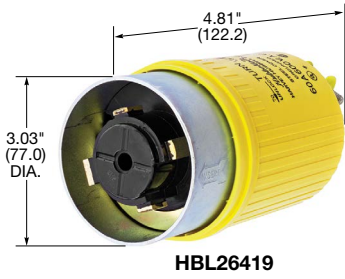

60 Amp, 600 Volts AC

IP30
SUITABILITY

Plugs

Description	Cord Dia.	Catalog Number	
Black phenolic interior with yellow thermoplastic sleeve over steel housing.	.920"-1.450" (23.36-36.83)	HBL26419	-
Black phenolic interior with blue thermoplastic sleeve and steel housing.	1.00"-1.50" (25.40-38.10)	-	HBL26519

IP30
SUITABILITY

Flanged Inlets

Description	Catalog Number	
Black phenolic interior with steel housing and flange.	HBL26422	-
Black phenolic interior with steel housing and flange with blue finish.	-	HBL26522

Dimensions in Inches (mm)