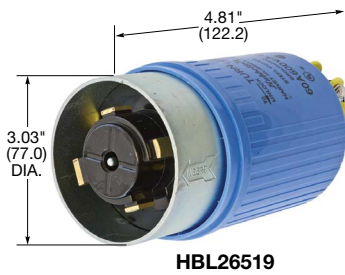

60 Amp, 600 Volts AC

IP30
SUITABILITY

Plugs

Description	Cord Dia.	Catalog Number	
Black phenolic interior with yellow thermoplastic sleeve over steel housing.	.920"-1.450" (23.36-36.83)	HBL26419	-
Black phenolic interior with blue thermoplastic sleeve and steel housing.	1.00"-1.50" (25.40-38.10)	-	HBL26519

IP30
SUITABILITY

Flanged Inlets

Description	Catalog Number	
Black phenolic interior with steel housing and flange.	HBL26422	-
Black phenolic interior with steel housing and flange with blue finish.	-	HBL26522

Dimensions in Inches (mm)