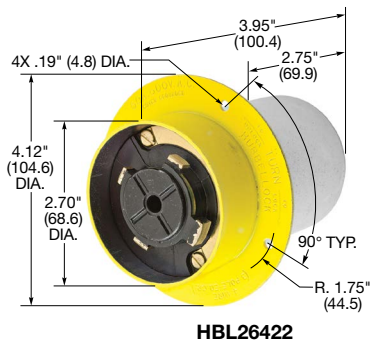

60 Amp, 600 Volts AC

IP30
SUITABILITY

Plugs

Description	Cord Dia.	Catalog Number	
Black phenolic interior with yellow thermoplastic sleeve over steel housing.	.920"-1.450" (23.36-36.83)	HBL26419	-
Black phenolic interior with blue thermoplastic sleeve and steel housing.	1.00"-1.50" (25.40-38.10)	-	HBL26519

IP30
SUITABILITY

Flanged Inlets

Description	Catalog Number	
Black phenolic interior with steel housing and flange.	HBL26422	-
Black phenolic interior with steel housing and flange with blue finish.	-	HBL26522

Dimensions in Inches (mm)