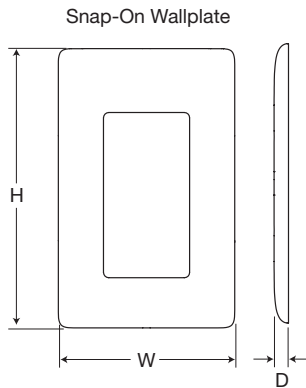

## Snap-On Screwless Wallplates

- Clean, elegant look
- No visible screws
- Snap-on wallplate completely covers sub-plate eliminating dirt build-up around the edges
- Snap-on wallplate hides any paint or scratches on sub-plate caused during installation
- Appearance is consistent with other Hubbell wallplates
- Meets UL and CSA standards

Gang	Height (H)	Width (W)	Depth (D)
1	4.75" (120.6)	3.00" (76.2)	.25" (6.35)
2	4.75" (120.6)	4.81" (122.2)	.25" (6.35)
3	4.75" (120.6)	6.62" (168.2)	.25" (6.35)
4	4.75" (120.6)	8.44" (214.3)	.25" (6.35)

## Snap-On Screwless Wallplates

Description		Color	Decorator Catalog Number	Toggle Catalog Number
1-Gang, 1-Decorator 	1-Gang, 1-Toggle 	Ivory Light Almond White	<b>S26I</b> <b>S26LA</b> <b>S26W</b>	<b>S1I</b> <b>S1LA</b> <b>S1W</b>
2-Gang, 2-Decorator 	2-Gang, 2-Toggle 	Ivory Light Almond White	<b>S262I</b> <b>S262LA</b> <b>S262W</b>	<b>S2I</b> <b>S2LA</b> <b>S2W</b>
3-Gang, 3-Decorator 	3-Gang, 3-Toggle 	Ivory Light Almond White	<b>S263I</b> <b>S263LA</b> <b>S263W</b>	<b>S3I</b> <b>S3LA</b> <b>S3W</b>
4-Gang, 4-Decorator 		Ivory Light Almond White	<b>S264I</b> <b>S264LA</b> <b>S264W</b>	- - -
1-Gang, 1-Duplex 		Ivory Light Almond White	<b>S8I</b> <b>S8LA</b> <b>S8W</b>	- - -

Dimensions in Inches (mm)