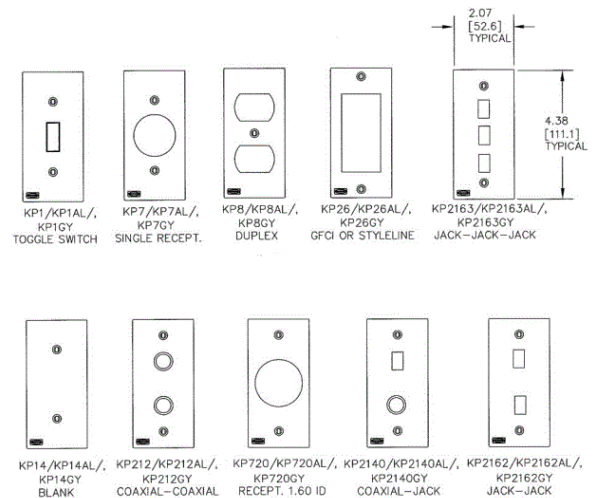

Hubbell Raceway
Non-Metallic Plates, Frames and Fittings
Device Plate

Features

- Matches raceway color
- Modular system for easy configuration
- Works with all Hubbell electrical devices

Ordering Information

Plate Type	Color	UPC Number
Modular Jacks (3)	Office White	783585337630

Listings

UL Listed
 Certified to CSA

Specifications

Color/Finish	Office White
Material	Polymer
Gang Size	1-Gang
Construction	Molded

Related Products

1-Gang Box	PDB12D
1-Gang Box	PDB12LP
2 Gang Box	PDB12TGLV
2 Gang Box	PDB12TGD

Online Resources

Customer Sales Drawings
 eCatalog
 Installation Instructions

Dimensions in Inches (mm)

Hubbell Wiring Device-Kellems • Hubbell Incorporated (Delaware) • 40 Waterview Drive • Shelton, CT 06484