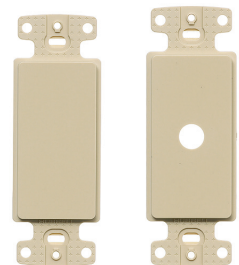

NS620I

NS621I