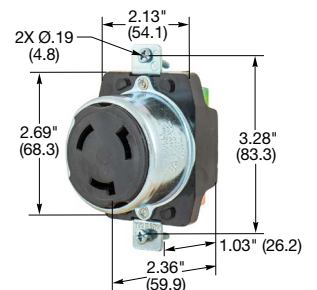

50 Amp, 250 Volts DC and 600 Volts AC

Plugs

Description	Cord Dia.	Catalog Number	
Nylon cover, thermoplastic polyester interior.	.830"-1.250" (21.08-31.75)	HBL3765C	HBL7765C

Note: See page B-60 for accessories.

HBL3765C

Flanged Inlets

Description	Catalog Number
Zinc plated steel casing, thermoset interior.	HBL3775 HBL7958
Zinc plated steel casing, thermoset interior with lift cover.	HBL3768 HBL7968

HBL3775

Connector Bodies

Description	Cord Dia.	Catalog Number	
Nylon cover, thermoplastic polyester interior.	.830"-1.250" (21.08-31.75)	HBL3764C	HBL7764C

Note: See page B-60 for accessories.

HBL3768

Receptacles

Description	Catalog Number
Black phenolic.	HBL3769 HBL7379

Note: See page B-60 for accessories.

HBL3764C

HBL3769

Important Note: Catalog numbers **HBL7765C**, **HBL7958**, **HBL7968**, **HBL7764C**, **HBL7379** are for replacement use only. See other singly rated 50A Twist-Lock® devices in this section. **HBL3700 series Twist-Lock devices do not interchange with any other devices in this section.**