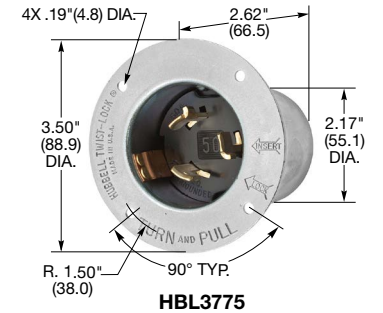

50 Amp, 250 Volts DC and 600 Volts AC

Plugs

Description	Cord Dia.	Catalog Number	
Nylon cover, thermoplastic polyester interior.	.830"-1.250" (21.08-31.75)	HBL3765C	HBL7765C

Note: See page B-60 for accessories.

HBL3765C

Flanged Inlets

Description	Catalog Number
Zinc plated steel casing, thermoset interior.	HBL3775 HBL7958
Zinc plated steel casing, thermoset interior with lift cover.	HBL3768 HBL7968

HBL3775

Connector Bodies

Description	Cord Dia.	Catalog Number	
Nylon cover, thermoplastic polyester interior.	.830"-1.250" (21.08-31.75)	HBL3764C	HBL7764C

Note: See page B-60 for accessories.

HBL3768

Receptacles

Description	Catalog Number
Black phenolic.	HBL3769 HBL7379

Note: See page B-60 for accessories.

HBL3764C

HBL3769

Important Note: Catalog numbers **HBL7765C**, **HBL7958**, **HBL7968**, **HBL7764C**, **HBL7379** are for replacement use only. See other singly rated 50A Twist-Lock® devices in this section. **HBL3700 series Twist-Lock devices do not interchange with any other devices in this section.**