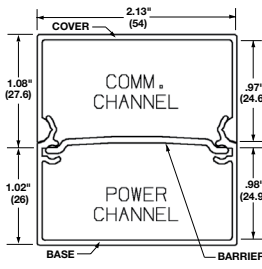

Aluminum Service Poles

Aluminum Series Offering

HBLPP10AI

HBLPP10IGA

HBLPP10SAI

HBLPP10GFW

ATB

PPTRIM1

Service Pole Cross Section

Dimensions in Inches (mm)

Three Service Aluminum Service Poles

Description	Color	10' 2" (3.10m)	12' 2" (3.71m)	15' 2" (4.62m)
(2) 20A 125V Style Line® duplex receptacles; one circuit	Black	HBLPP10BK	HBLPP12BK	HBLPP15BK
	Gray	HBLPP10A	HBLPP12A	HBLPP15A
	Ivory	HBLPP10AI	HBLPP12AI	HBLPP15AI
	Office White	HBLPP10OW	HBLPP12OW	HBLPP15OW
	White	HBLPP10W	HBLPP12W	HBLPP15W
(1) Orange isolated ground 20A 125V Style Line® duplex receptacle; (1) 20A 125V Style Line® duplex receptacle; two circuits	Black	HBLPP10IGBK	—	—
	Gray	HBLPP10IGA	—	—
	Ivory	HBLPP10IGAI	—	—
	Office White	HBLPP10IGOW	—	—
	White	HBLPP10IGW	—	—
(2) Orange isolated ground 20A 125V Style Line® duplex receptacles; (1) isolated ground surge suppression 20A 125V duplex receptacle; one circuit	Black	HBLPP10SBK	—	—
	Gray	HBLPP10SA	—	—
	Ivory	HBLPP10SAI	—	—
	Office White	HBLPP10SOW	—	—
	White	HBLPP10SW	—	—
(1) 20A 125V GFCI Self Test duplex receptacle with (2) ground fault protected 20A 125V Style Line® duplex receptacles; one circuit	Black	HBLPP10GFBK	HBLPP12GFBK	HBLPP15GFBK
	Gray	HBLPP10GF	HBLPP12GF	HBLPP15GF
	Ivory	HBLPP10GFI	HBLPP12GFI	HBLPP15GFI
	Office White	HBLPP10GFW	HBLPP12GFW	HBLPP15GFW
	White	HBLPP10GFW	HBLPP12GFW	HBLPP15GFW
Blank pole; divider; (4) Style Line® device knockouts	Black	HBLPPOBK	HBLPPO12BK	HBLPPO15BK
	Gray	HBLPPOA	HBLPPO12A	HBLPPO15A
	Ivory	HBLPPOAI	HBLPPO12AI	HBLPPO15AI
	Office White	HBLPPOOW	HBLPPO12OW	HBLPPO15OW
	White	HBLPPOW	HBLPPO12W	HBLPPO15W
	Clear Anodized Aluminum	HBLPPOAAL	HBLPPO12AAL	HBLPPO15AAL

Accessories

Description	Catalog Number
Adjustable T-bar assembly for mounting poles in the middle of ceiling tile.	ATB*
Replacement service pole trim kit (office white).	PPTRIM1*

Note: * Not UL listed.

Dimensions