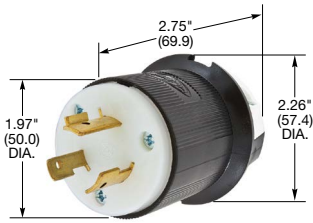

**20 Amp, 347, 480, 600 and 125/250 Volts AC**  
**2 Pole, 3 Wire, Grounding and 3 Pole, 3 Wire, Non-Grounding**

**HBL2341**

**HBL2341ST**

**HBL2345**

**HBL2343**

**HBL2340**

**HBL2346**

Dimensions in Inches (mm)

## Plugs

Description	Cord Dia.	Catalog Number			
Black and white nylon.	.360"-.930" (9-24)	<b>HBL3721</b>	<b>HBL2341</b>	<b>HBL2351</b>	-
Black and white nylon, spring termination		-	<b>HBL2341ST</b>	-	-
Black and white nylon (Not shown).	.300"-1.050" (7.6-26.7)	-	-	-	<b>HBL2361</b>

## Connector Bodies

Description	Cord Dia.	Catalog Number			
Black and white nylon.	.360"-.930" (9-24)	<b>HBL3723</b>	<b>HBL2343</b>	<b>HBL2353</b>	-
Black and white nylon (Not shown).	.300"-1.050" (7.6-26.7)	-	-	-	<b>HBL2363</b>

## Single Flush Receptacles

Description	Catalog Number			
Black nylon face, back and side wired.	<b>HBL3720</b>	<b>HBL2340</b>	<b>HBL2350</b>	<b>HBL2360</b>
Watertight Safety-Shroud®, gray Valox® housing and flange, back and side wired, (Not shown).	-	<b>HBL2340SW</b>	-	-
Isolated ground, orange nylon face, back and side wired.	-	<b>IG2340</b>	-	-