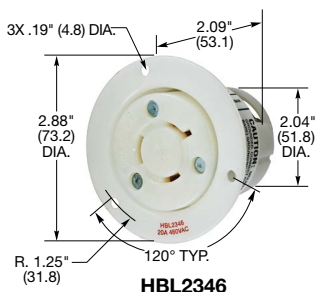

**20 Amp, 347, 480, 600 and 125/250 Volts AC**  
**2 Pole, 3 Wire, Grounding and 3 Pole, 3 Wire, Non-Grounding**

**HBL2341**

**HBL2341ST**

**HBL2345**

**HBL2343**

**HBL2340**

**HBL2346**

Dimensions in Inches (mm)

## Plugs

Description	Cord Dia.	Catalog Number			
Black and white nylon.	.360"-.930" (9-24)	<b>HBL3721</b>	<b>HBL2341</b>	<b>HBL2351</b>	-
Black and white nylon, spring termination		-	<b>HBL2341ST</b>	-	-
Black and white nylon (Not shown).	.300"-1.050" (7.6-26.7)	-	-	-	<b>HBL2361</b>

## Connector Bodies

Description	Cord Dia.	Catalog Number			
Black and white nylon.	.360"-.930" (9-24)	<b>HBL3723</b>	<b>HBL2343</b>	<b>HBL2353</b>	-
Black and white nylon (Not shown).	.300"-1.050" (7.6-26.7)	-	-	-	<b>HBL2363</b>

## Single Flush Receptacles

Description	Catalog Number			
Black nylon face, back and side wired.	<b>HBL3720</b>	<b>HBL2340</b>	<b>HBL2350</b>	<b>HBL2360</b>
Watertight Safety-Shroud®, gray Valox® housing and flange, back and side wired, (Not shown).	-	<b>HBL2340SW</b>	-	-
Isolated ground, orange nylon face, back and side wired.	-	<b>IG2340</b>	-	-