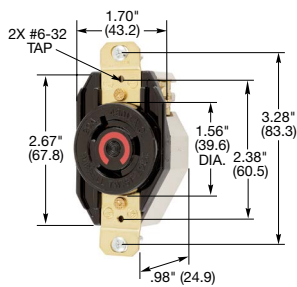

**20 Amp, 347, 480, 600 and 125/250 Volts AC**  
**2 Pole, 3 Wire, Grounding and 3 Pole, 3 Wire, Non-Grounding**

**HBL2341**

**HBL2341ST**

**HBL2345**

**HBL2343**

**HBL2340**

**HBL2346**

Dimensions in Inches (mm)

## Plugs

Description	Cord Dia.	Catalog Number			
Black and white nylon.	.360"-.930" (9-24)	<b>HBL3721</b>	<b>HBL2341</b>	<b>HBL2351</b>	-
Black and white nylon, spring termination		-	<b>HBL2341ST</b>	-	-
Black and white nylon (Not shown).	.300"-1.050" (7.6-26.7)	-	-	-	<b>HBL2361</b>

## Connector Bodies

Description	Cord Dia.	Catalog Number			
Black and white nylon.	.360"-.930" (9-24)	<b>HBL3723</b>	<b>HBL2343</b>	<b>HBL2353</b>	-
Black and white nylon (Not shown).	.300"-1.050" (7.6-26.7)	-	-	-	<b>HBL2363</b>

## Single Flush Receptacles

Description	Catalog Number			
Black nylon face, back and side wired.	<b>HBL3720</b>	<b>HBL2340</b>	<b>HBL2350</b>	<b>HBL2360</b>
Watertight Safety-Shroud®, gray Valox® housing and flange, back and side wired, (Not shown).	-	<b>HBL2340SW</b>	-	-
Isolated ground, orange nylon face, back and side wired.	-	<b>IG2340</b>	-	-