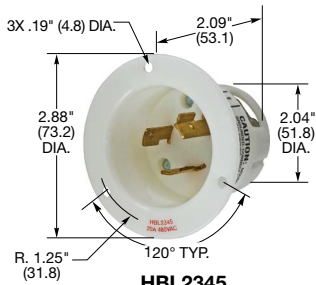

**20 Amp, 347, 480, 600 and 125/250 Volts AC**  
**2 Pole, 3 Wire, Grounding and 3 Pole, 3 Wire, Non-Grounding**

**HBL2341**

**HBL2341ST**

**HBL2345**

**HBL2343**

**HBL2340**

**HBL2346**

Dimensions in Inches (mm)

## Plugs

Description	Cord Dia.	Catalog Number			
Black and white nylon.	.360"-.930" (9-24)	<b>HBL3721</b>	<b>HBL2341</b>	<b>HBL2351</b>	-
Black and white nylon, spring termination		-	<b>HBL2341ST</b>	-	-
Black and white nylon (Not shown).	.300"-1.050" (7.6-26.7)	-	-	-	<b>HBL2361</b>

## Connector Bodies

Description	Cord Dia.	Catalog Number			
Black and white nylon.	.360"-.930" (9-24)	<b>HBL3723</b>	<b>HBL2343</b>	<b>HBL2353</b>	-
Black and white nylon (Not shown).	.300"-1.050" (7.6-26.7)	-	-	-	<b>HBL2363</b>

## Single Flush Receptacles

Description	Catalog Number			
Black nylon face, back and side wired.	<b>HBL3720</b>	<b>HBL2340</b>	<b>HBL2350</b>	<b>HBL2360</b>
Watertight Safety-Shroud®, gray Valox® housing and flange, back and side wired, (Not shown).	-	<b>HBL2340SW</b>	-	-
Isolated ground, orange nylon face, back and side wired.	-	<b>IG2340</b>	-	-