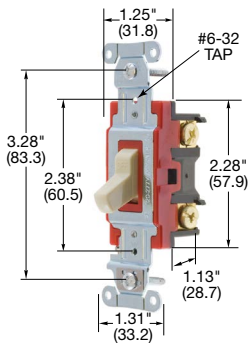

1201BK

1221I

1221PWI

HBL1221IHCS

Dimensions in Inches (mm)

Hubbell-PRO Heavy Duty Industrial Series, 15A, 120/277V AC

Description	Toggle Color	Single Pole	Double Pole	Three Way	Four Way
Toggle, back and side wired.	Black	1201BK	—	1203BK	—
	Brown	1201B	—	1203B	—
	Gray	1201GY	—	1203GY	—
	Ivory	1201I	—	1203I	—
	Light Almond	1201LA	—	1203LA	—
	White	1201W	—	1203W	—

20A, 120/277V AC

Description	Toggle Color	Single Pole	Double Pole	Three Way	Four Way
Toggle, back and side wired.	Black	1221BK	1222BK	1223BK	1224BK
	Brown	1221B	1222B	1223B	1224B
	Gray	1221GY	1222GY	1223GY	1224GY
	Ivory	1221I	1222I	1223I	1224I
	Light Almond	1221LA	1222LA	1223LA	1224LA
	Red	1221R	1222R	1223R	1224R
	White	1221W	1222W	1223W	1224W

Hubbell-PRO Pre-Wired/Leaded Heavy Duty Industrial Series, 20A, 120/277V AC - 8 Inch #12 AWG THHN

Description	Toggle Color	Single Pole	Double Pole	Three Way	Four Way
Toggle, Pre-wired leads.	Black	1221PWBK	1222PWBK	1223PWBK	1224PWBK
	Brown	1221PWB	1222PWB	1223PWB	1224PWB
	Gray	1221PWGY	1222PWGY	1223PWGY	1224PWGY
	Ivory	1221PWI	1222PWI	1223PWI	1224PWI
	Light Almond	1221PWLA	1222PWLA	1223PWLA	1224PWLA
	Red	1221PWR	1222PWR	1223PWR	1224PWR
	White	1221PWW	1222PWW	1223PWW	1224PWW

Hubbell-PRO Hospital Call Switch with Lanyard, 20A, 120/277V AC

Description	Toggle Color	Single Pole	Double Pole	Three Way	Four Way
Toggle, back and side wired.	Gray	HBL1221GHCS	—	—	—
	Ivory	HBL1221IHCS	—	—	—
	White	HBL1221WHCS	—	—	—