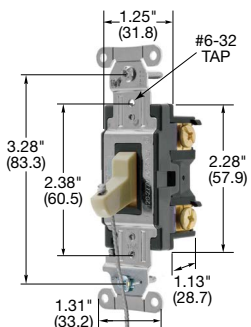

1201BK

1221I

1221PWI

HBL1221IHCS

Dimensions in Inches (mm)

Hubbell-PRO Heavy Duty Industrial Series, 15A, 120/277V AC

Description	Toggle Color	Single Pole	Double Pole	Three Way	Four Way
Toggle, back and side wired.	Black	1201BK	—	1203BK	—
	Brown	1201B	—	1203B	—
	Gray	1201GY	—	1203GY	—
	Ivory	1201I	—	1203I	—
	Light Almond	1201LA	—	1203LA	—
	White	1201W	—	1203W	—

20A, 120/277V AC

Description	Toggle Color	Single Pole	Double Pole	Three Way	Four Way
Toggle, back and side wired.	Black	1221BK	1222BK	1223BK	1224BK
	Brown	1221B	1222B	1223B	1224B
	Gray	1221GY	1222GY	1223GY	1224GY
	Ivory	1221I	1222I	1223I	1224I
	Light Almond	1221LA	1222LA	1223LA	1224LA
	Red	1221R	1222R	1223R	1224R
	White	1221W	1222W	1223W	1224W

Hubbell-PRO Pre-Wired/Leaded Heavy Duty Industrial Series, 20A, 120/277V AC - 8 Inch #12 AWG THHN

Description	Toggle Color	Single Pole	Double Pole	Three Way	Four Way
Toggle, Pre-wired leads.	Black	1221PWBK	1222PWBK	1223PWBK	1224PWBK
	Brown	1221PWB	1222PWB	1223PWB	1224PWB
	Gray	1221PWGY	1222PWGY	1223PWGY	1224PWGY
	Ivory	1221PWI	1222PWI	1223PWI	1224PWI
	Light Almond	1221PWLA	1222PWLA	1223PWLA	1224PWLA
	Red	1221PWR	1222PWR	1223PWR	1224PWR
	White	1221PWW	1222PWW	1223PWW	1224PWW

Hubbell-PRO Hospital Call Switch with Lanyard, 20A, 120/277V AC

Description	Toggle Color	Single Pole	Double Pole	Three Way	Four Way
Toggle, back and side wired.	Gray	HBL1221GHCS	—	—	—
	Ivory	HBL1221IHCS	—	—	—
	White	HBL1221WHCS	—	—	—