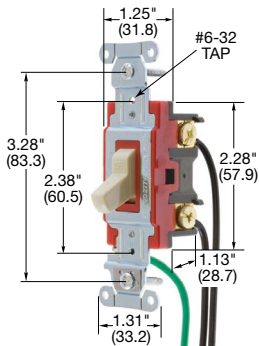

1201BK

1221I

1221PWI

HBL1221IHCS

Dimensions in Inches (mm)

Hubbell-PRO Heavy Duty Industrial Series, 15A, 120/277V AC

Description	Toggle Color	Single Pole	Double Pole	Three Way	Four Way
Toggle, back and side wired.	Black	1201BK	—	1203BK	—
	Brown	1201B	—	1203B	—
	Gray	1201GY	—	1203GY	—
	Ivory	1201I	—	1203I	—
	Light Almond	1201LA	—	1203LA	—
	White	1201W	—	1203W	—

20A, 120/277V AC

Description	Toggle Color	Single Pole	Double Pole	Three Way	Four Way
Toggle, back and side wired.	Black	1221BK	1222BK	1223BK	1224BK
	Brown	1221B	1222B	1223B	1224B
	Gray	1221GY	1222GY	1223GY	1224GY
	Ivory	1221I	1222I	1223I	1224I
	Light Almond	1221LA	1222LA	1223LA	1224LA
	Red	1221R	1222R	1223R	1224R
	White	1221W	1222W	1223W	1224W

Hubbell-PRO Pre-Wired/Leaded Heavy Duty Industrial Series, 20A, 120/277V AC - 8 Inch #12 AWG THHN

Description	Toggle Color	Single Pole	Double Pole	Three Way	Four Way
Toggle, Pre-wired leads.	Black	1221PWBK	1222PWBK	1223PWBK	1224PWBK
	Brown	1221PWB	1222PWB	1223PWB	1224PWB
	Gray	1221PWGY	1222PWGY	1223PWGY	1224PWGY
	Ivory	1221PWI	1222PWI	1223PWI	1224PWI
	Light Almond	1221PWLA	1222PWLA	1223PWLA	1224PWLA
	Red	1221PWR	1222PWR	1223PWR	1224PWR
	White	1221PWW	1222PWW	1223PWW	1224PWW

Hubbell-PRO Hospital Call Switch with Lanyard, 20A, 120/277V AC

Description	Toggle Color	Single Pole	Double Pole	Three Way	Four Way
Toggle, back and side wired.	Gray	HBL1221GHCS	—	—	—
	Ivory	HBL1221IHCS	—	—	—
	White	HBL1221WHCS	—	—	—