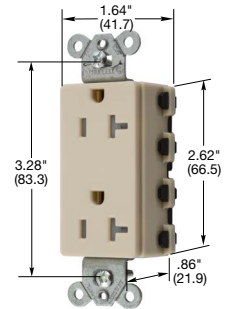

SNAP2162ITRA