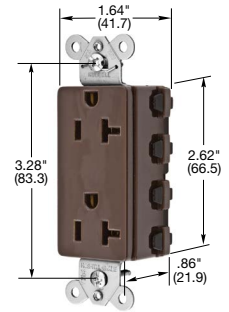

Note: ^ASee section N additional information on isolated ground devices.
See page Tech-10 for Tamper-Resistant and LED Power Indicators descriptions.
See pages A-47 and A-48 for accessories.
See section O for wallplates.

SNAPConnect® 250V Extra Heavy Duty Standard Single Receptacles

Description	Color	15A 250V	20A 250V
Spec. grade, single modular receptacle Tamper-Resistant, smooth nylon face. Requires pigtailed connector on page A-13.	Black	SNAP5661BKTR	SNAP5461BKTR
	Brown	SNAP5661BTR	SNAP5461BTR
	Gray	SNAP5661GYTR	SNAP5461GYTR
	Ivory	SNAP5661ITR	SNAP5461ITR
	Light Almond	SNAP5661LATR	SNAP5461LATR
	White	SNAP5661WTR	SNAP5461WTR

SNAP2162A