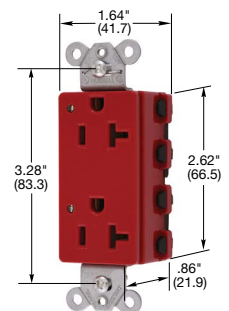

SNAPConnect® 250V Extra Heavy Duty Standard Single Receptacles

Description	Color	15A 250V	20A 250V
Spec. grade, single modular receptacle Tamper-Resistant, smooth nylon face. Requires pigtailed connector on page A-13.	Black	SNAP5661BKTR	SNAP5461BKTR
	Brown	SNAP5661BTR	SNAP5461BTR
	Gray	SNAP5661GYTR	SNAP5461GYTR
	Ivory	SNAP5661ITR	SNAP5461ITR
	Light Almond	SNAP5661LATR	SNAP5461LATR
	White	SNAP5661WTR	SNAP5461WTR

SNAP2162A

SNAP2162ITRA

SNAP2162GYL

SNAP2162RLTRA

SNAP5661LATR

Dimensions in Inches (mm)