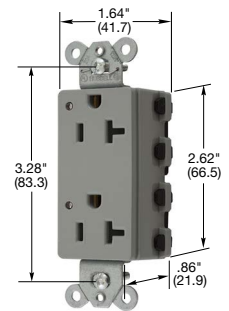

SNAPConnect® 250V Extra Heavy Duty Standard Single Receptacles

Description	Color	15A 250V	20A 250V
Spec. grade, single modular receptacle Tamper-Resistant, smooth nylon face. Requires pigtailed connector on page A-13.	Black	SNAP5661BKTR	SNAP5461BKTR
	Brown	SNAP5661BTR	SNAP5461BTR
	Gray	SNAP5661GYTR	SNAP5461GYTR
	Ivory	SNAP5661ITR	SNAP5461ITR
	Light Almond	SNAP5661LATR	SNAP5461LATR
	White	SNAP5661WTR	SNAP5461WTR

SNAP2162A

SNAP2162ITRA

SNAP2162GYL

SNAP2162RLTRA

SNAP5661LATR

Dimensions in Inches (mm)