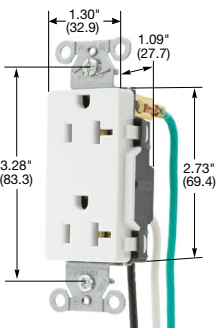

15 and 20 Ampere, 125 Volts

15A 125V
NEMA 5-15R
UL CSA
0.5 HP

20A 125V
NEMA 5-20R
UL CSA
1 HP

DR20WHIP2

Dimensions in Inches (mm)

Commercial Specification Grade Receptacles

Style Line® Decorator