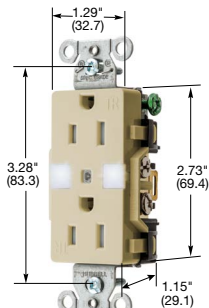

DR15NLIV

Dimensions in Inches (mm)

Commercial Specification Grade Receptacles

Style Line® Decorator

	Color	Catalog Number		
Smooth polycarbonate face, Style Line® decorator duplex, back and side wired.	Black	DR15BLK	DR20BLK	
	Brown	DR15	DR20	
	Gray	DR15GRY	DR20GRY	
	Green	DR15GN	DR20GN	
	Ivory	DR15I	DR20I	
	Light Almond	DR15LA	DR20LA	
	Red	DR15R	DR20R	
	White	DR15WHI	DR20WHI	
	Tamper-Resistant, Style Line® decorator duplex, smooth polycarbonate face, back and side wired.	Black	DR15BLKTR	DR20BLKTR
		Brown	DR15TR	DR20TR
Gray		DR15GRYTR	DR20GRYTR	
Green		DR15GNTR	DR20GNTR	
Ivory		DR15ITR	DR20ITR	
Light Almond		DR15LATR	DR20LATR	
White		DR15WHITR	DR20WHITR	
Weather and Tamper-Resistant, Style Line® decorator duplex, smooth polycarbonate face, back and side wired.		Black	DR15BLKWRTR	DR20BLKWRTR
		Brown	DR15WRTR	DR20WRTR
		Gray	DR15GRYWRTR	DR20GRYWRTR
	Ivory	DR15IWRTR	DR20IWRTR	
	Light Almond	DR15LAWRTR	DR20LAWRTR	
	White	DR15WHIWRTR	DR20WHIWRTR	
	Pre-wired receptacles, Style Line® decorator duplex, smooth polycarbonate face, back and side wired, 8" solid wire leads.	Black	DR15BLKP1	DR20BLKP1
		Brown	DR15P1	DR20P1
		Gray	DR15GRYP1	DR20GRYP1
		Ivory	DR15IP1	DR20IP1
Light Almond		DR15LAP1	DR20LAP1	
White		DR15WHIP1	DR20WHIP1	
Pre-wired receptacles, Style Line® decorator duplex, smooth polycarbonate face, back and side wired, self-grounding, 8" stranded wire leads.	Black	DR15BLKP2	DR20BLKP2	
	Brown	DR15P2	DR20P2	
	Gray	DR15GRYP2	DR20GRYP2	
	Ivory	DR15IP2	DR20IP2	
	Light Almond	DR15LAP2	DR20LAP2	
	White	DR15WHIP2	DR20WHIP2	
Pre-wired receptacles, Tamper-Resistant, Style Line® decorator duplex, smooth polycarbonate face, back and side wired, self-grounding, 8" solid wire leads.	Black	DR15BLKTRP1	DR20BLKTRP1	
	Brown	DR15TRP1	DR20TRP1	
	Gray	DR15GRYTRP1	DR20GRYTRP1	
	Ivory	DR15ITRP1	DR20ITRP1	
	Light Almond	DR15LATRP1	DR20LATRP1	
	White	DR15WHITRP1	DR20WHITRP1	
Pre-wired receptacles, Tamper-Resistant, Style Line® decorator duplex, smooth polycarbonate face, back and side wired, self-grounding, 8" stranded wire leads.	Black	DR15BLKTRP2	DR20BLKTRP2	
	Brown	DR15TRP2	DR20TRP2	
	Gray	DR15GRYTRP2	DR20GRYTRP2	
	Ivory	DR15ITRP2	DR20ITRP2	
	Light Almond	DR15LATRP2	DR20LATRP2	
	White	DR15WHITRP2	DR20WHITRP2	
Nightlight receptacle, two nightlight sources for a total of 0.5 Lumens, Tamper-Resistant shutters complies with NEC article 406.12, back and side wired	Ivory	DR15NLIV	-	
	Light Almond	DR15NLLA	-	
	White	DR15NLWH	-	

Note: See page A-47 for accessories.

See page Tech-10 for Tamper and Weather Resistant descriptions.

See section O for wallplates.