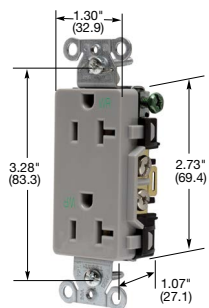

DR20GRYWRTR