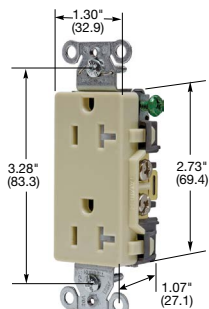

15 and 20 Ampere, 125 Volts

15A 125V
NEMA 5-15R
UL CSA
0.5 HP

20A 125V
NEMA 5-20R
UL CSA
1 HP

DR20ITR

Dimensions in Inches (mm)

Commercial Specification Grade Receptacles

Style Line® Decorator