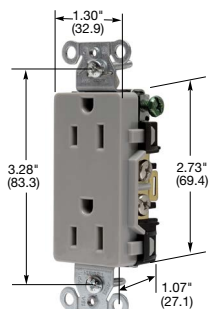

15 and 20 Ampere, 125 Volts

15A 125V
NEMA 5-15R
UL CSA
0.5 HP

20A 125V
NEMA 5-20R
UL CSA
1 HP

DR15GRY