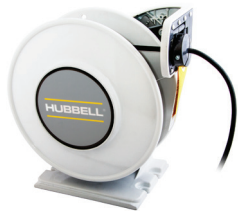

Cable, Cord and Hose Reels

Features and Benefits

inREACH™ Industrial Weatherproof Cord Reels

- UL Type 4
- 600V AC, SOW Type Cable
- Durable, corrosion resistant cast aluminum construction design with yellow or white powder coat finish
- Multi-position guide arm
- Positive-latch mechanism automatically maintains desired cord length
- 16–10 AWG, 3 & 4 conductor cord for greater current carrying capacity

HBLW45103

inREACH™ Industrial Weatherproof Cord Reels

HBLW45163W

HBLW35143

HBLW45103

Description	Amps	Volts AC	Cable Length Feet (m)	Cable Type	Weight Lbs. (kg)	Yellow Reel	White Reel
Weatherproof Industrial Reel	10	600	45 (13.7)	16/3 SOW	23.6 (10.7)	HBLW45163	HBLW45163W
				16/4 SOW	25.6 (11.6)	HBLW45164	HBLW45164W
			35 (10.7)	16/3 SOW	22.5 (10.2)	HBLW35163	HBLW35163W
				16/4 SOW	23.1 (10.5)	HBLW35164	HBLW35164W
			25 (7.6)	16/3 SOW	21.4 (9.7)	HBLW25163	HBLW25163W
				16/4 SOW	21.8 (9.9)	HBLW25164	HBLW25164W
Weatherproof Industrial Reel	15	600	45 (13.7)	14/3 SOW	28.2 (12.8)	HBLW45143	HBLW45143W
				14/4 SOW	30.0 (13.6)	HBLW45144	HBLW45144W
			35 (10.7)	14/3 SOW	25.1 (11.4)	HBLW35143	HBLW35143W
				14/4 SOW	26.5 (12.0)	HBLW35144	HBLW35144W
			25 (7.6)	14/3 SOW	22.5 (10.2)	HBLW25143	HBLW25143W
				14/4 SOW	24.3 (11.0)	HBLW25144	HBLW25144W
Weatherproof Industrial Reel	20	600	45 (13.7)	12/3 SOW	31.3 (14.2)	HBLW45123	HBLW45123W
				12/4 SOW	32.2 (14.6)	HBLW40124	HBLW40124W
			35 (10.7)	12/3 SOW	28.9 (13.1)	HBLW35123	HBLW35123W
				12/4 SOW	30.6 (13.9)	HBLW35124	HBLW35124W
			25 (7.6)	12/3 SOW	24.9 (11.3)	HBLW25123	HBLW25123W
				12/4 SOW	27.6 (12.5)	HBLW25124	HBLW25124W
Weatherproof Industrial Reel	30	600	40 (12.2)	10/3 SOW	33.3 (15.1)	HBLW40103	HBLW40103W
				10/4 SOW	34.2 (15.5)	HBLW35103	HBLW35103W
			35 (10.7)	10/3 SOW	31.7 (14.4)	HBLW35103	HBLW35103W
				10/4 SOW	34.2 (15.5)	HBLW35104	HBLW35104W
			25 (7.6)	10/3 SOW	28.4 (12.9)	HBLW25103	HBLW25103W
				10/4 SOW	30.2 (13.7)	HBLW25104	HBLW25104W