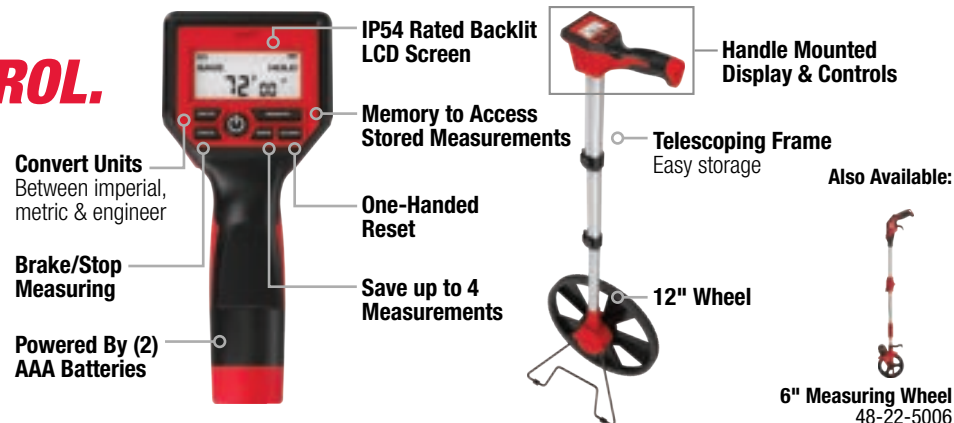

## CLOSED REEL LONG TAPE

**LONGEST LIFE**

GRIME GUARD™  
Industry's First Blade Wiper

Model #	Description
48-22-5101	100ft Closed Reel Long Tape

## MEASURING WHEELS

**MOST EFFICIENT.  
ONE-HANDED CONTROL.**

IP54 Rated Backlit LCD Screen

Model #	Description
48-22-5112	12" Digital Measuring Wheel
48-22-5012	12" Measuring Wheel

Model #	Description
48-22-5013	12" Engineer's Measuring Wheel
48-22-5006	6" Measuring Wheel

## REDSTICK™ REDSTICK™ DIGITAL LEVELS

**SUPERIOR ACCURACY.  
DYNAMIC READOUT.**

PINPOINT™ Measurement  
Technology

Model #	Description
MLDIG14	14" REDSTICK™ Digital Level w/ PINPOINT™ Measurement Technology
MLDIG24	24" REDSTICK™ Digital Level w/ PINPOINT™ Measurement Technology
MLDIG48	48" REDSTICK™ Digital Level w/ PINPOINT™ Measurement Technology
MLDIG72	72" REDSTICK™ Digital Level w/ PINPOINT™ Measurement Technology