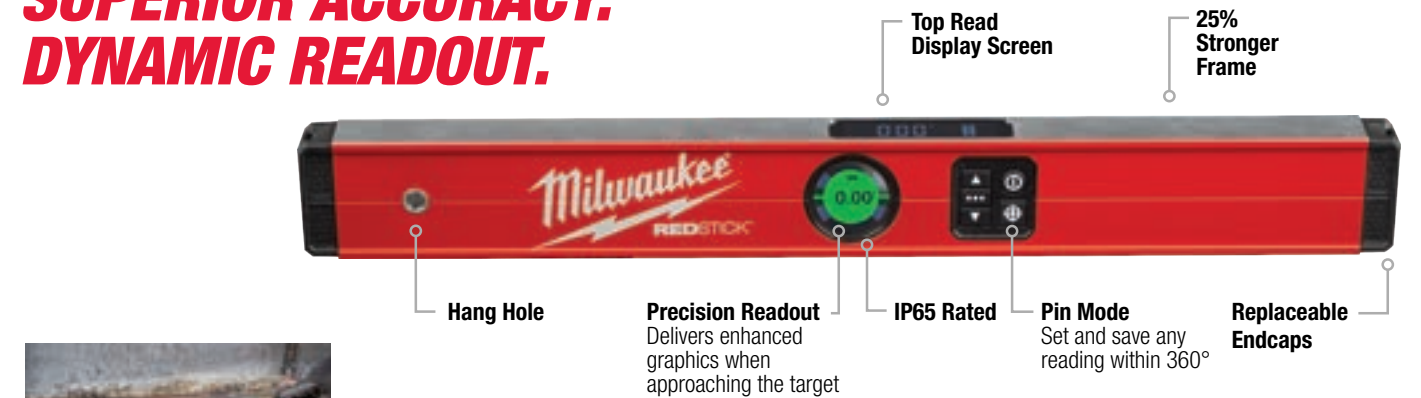

REDSTICK™ REDSTICK™ DIGITAL LEVELS

**SUPERIOR ACCURACY.
DYNAMIC READOUT.**

Model #	Description
MLDIG14	14" REDSTICK™ Digital Level w/ PINPOINT™ Measurement Technology
MLDIG24	24" REDSTICK™ Digital Level w/ PINPOINT™ Measurement Technology
MLDIG48	48" REDSTICK™ Digital Level w/ PINPOINT™ Measurement Technology
MLDIG72	72" REDSTICK™ Digital Level w/ PINPOINT™ Measurement Technology