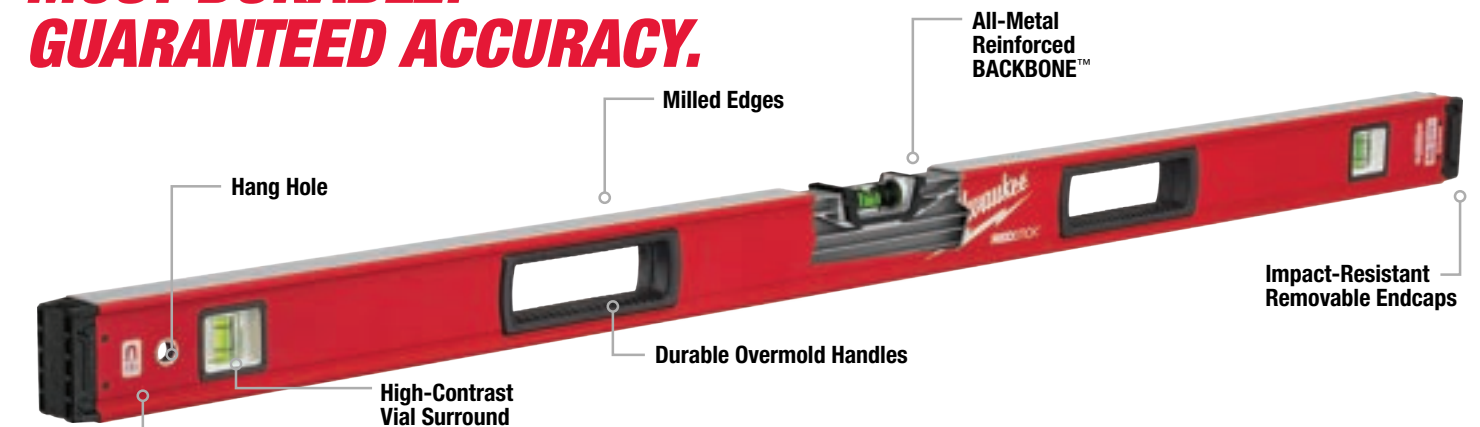

## CLOSED REEL LONG TAPE

**LONGEST LIFE**

GRIME GUARD™  
Industry's First Blade Wiper

Model #	Description
48-22-5101	100ft Closed Reel Long Tape

## REDSTICK™ REDSTICK™ DIGITAL LEVELS

**SUPERIOR ACCURACY.  
DYNAMIC READOUT.**

PINPOINT™ Measurement  
Technology

Model #	Description
MLDIG14	14" REDSTICK™ Digital Level w/ PINPOINT™ Measurement Technology
MLDIG24	24" REDSTICK™ Digital Level w/ PINPOINT™ Measurement Technology
MLDIG48	48" REDSTICK™ Digital Level w/ PINPOINT™ Measurement Technology
MLDIG72	72" REDSTICK™ Digital Level w/ PINPOINT™ Measurement Technology

## REDSTICK™ BOX LEVELS

**MOST DURABLE.  
GUARANTEED ACCURACY.**

SHARPSITE™ Vial Technology

Model #	Description
MLBX16	16" REDSTICK™ Box Level
MLBXM16	16" REDSTICK™ Magnetic Box Level
MLBX24	24" REDSTICK™ Box Level
MLBXM24	24" REDSTICK™ Magnetic Box Level
MLBX32	32" REDSTICK™ Box Level
MLBXM32	32" REDSTICK™ Magnetic Box Level
MLBX36	36" REDSTICK™ Box Level
MLBXM36	36" REDSTICK™ Magnetic Box Level
MLBX48	48" REDSTICK™ Box Level
MLBXM48	48" REDSTICK™ Magnetic Box Level
MLBX59	59" REDSTICK™ Box Level
MLBXM59	59" REDSTICK™ Magnetic Box Level
MLBX72	72" REDSTICK™ Box Level
MLBXM72	72" REDSTICK™ Magnetic Box Level