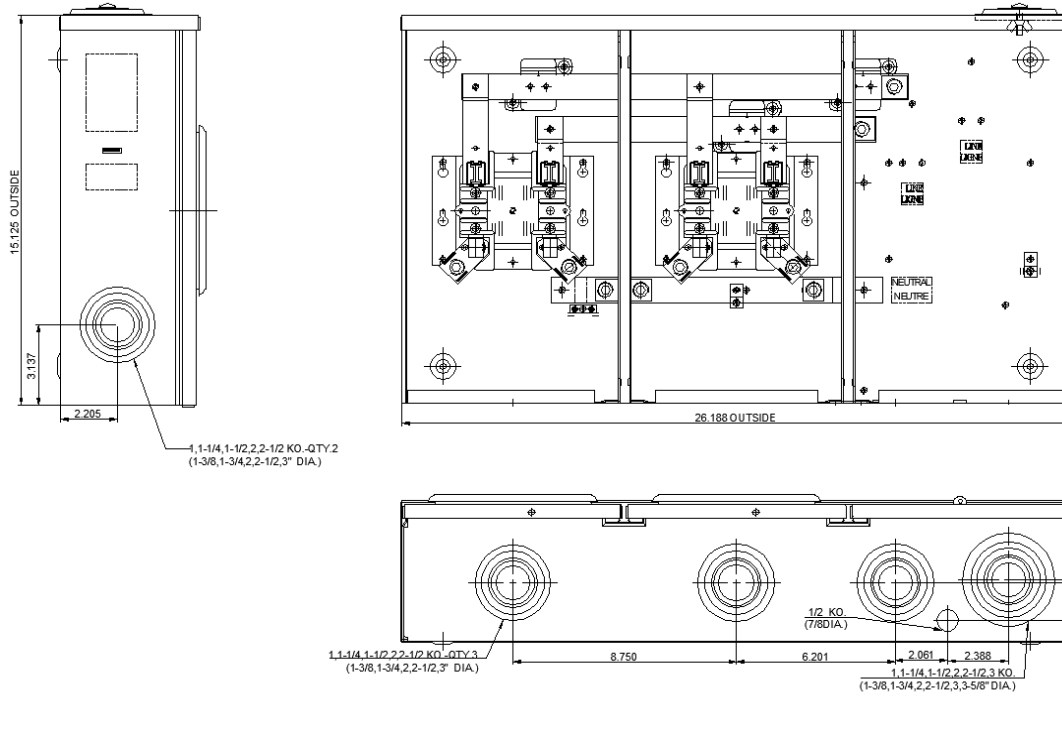

200A Incoming, 200A per Position

Now Available as Right Entry!

Our single phase, three wire, 4 jaw meter sockets now come in a new version, to facilitate both overhead utility entry, and underground utility right side entry (the old product was left entry only, limiting the applications of use). They are available in two styles; Compression lugs (2K2RE), and 1/2" Stud type (2KU2CLXRE) for underground only. Bottom, and side KO's can accommodate up to 3" Conduit.

2K2RE shown

Description	Catalogue Number	
	2K2RE	2KU2CLXRE
Voltage (V)	120/240V	120/240V
UPC	621037001923	621037001930
Amperes (A)	200 in, 200A per position	200A in, 200A per position
Poles	1PH 3 Wire	1PH 3 Wire
Frequency (Hz)	60	60
CSA Listed	Yes	Yes
Enclosure	Type 3R (outdoor)	Type 3R (outdoor)
Type	OH/UG Compression	UG 1/2" Stud
Size (Inches)	26.185 x 15.125 x 5.512	26.185 x 15.125 x 5.512

Powering Business Worldwide

Dimensions 2K2RE

Dimensions 2KU2CLXRE

Eaton
1000 Eaton Boulevard
Cleveland, Ohio 44122

Canadian Operations
5050 Mainway
Burlington, ON L7L 5Z1
Canada
1-800-268-3578
EatonCanada.ca