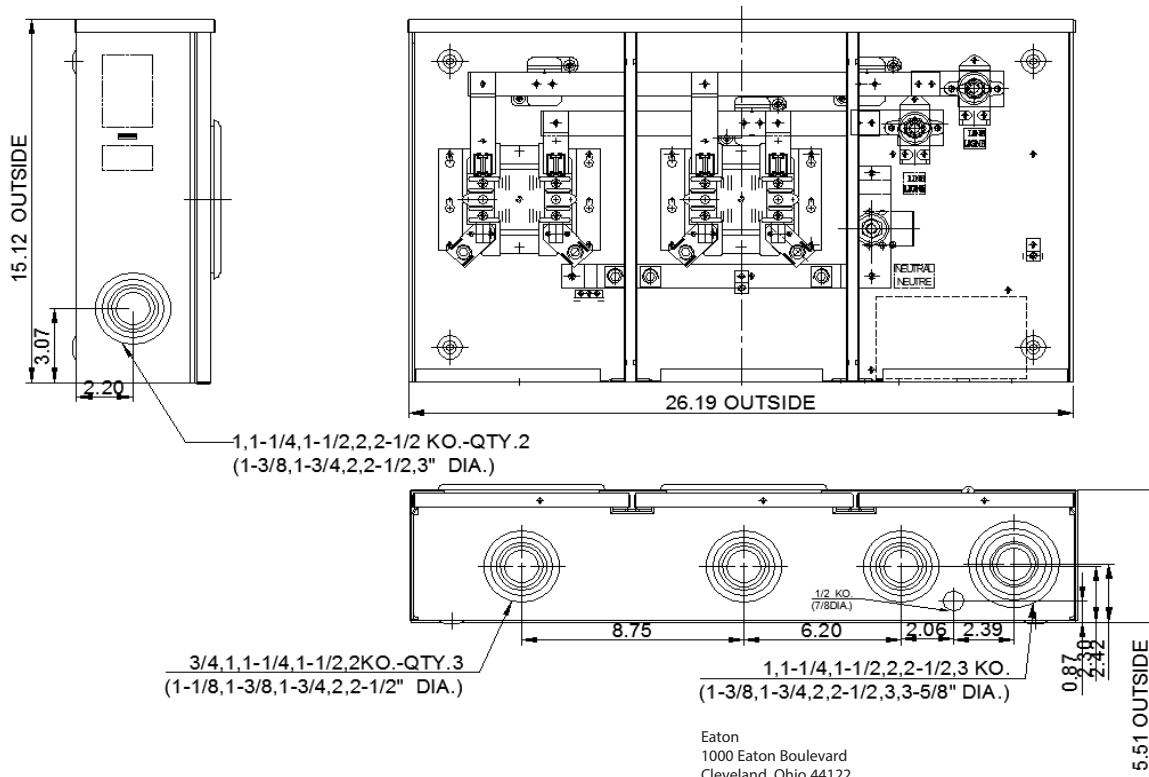

200A Incoming, 200A per Position

Now Available as Right Entry!

Our single phase, three wire, 4 jaw meter sockets now come in a new version, to facilitate both overhead utility entry, and underground utility right side entry (the old product was left entry only, limiting the applications of use). They are available in two styles; Compression lugs (2K2RE), and 1/2" Stud type (2KU2CLXRE) for underground only. Bottom, and side KO's can accommodate up to 3" Conduit.

2K2RE shown

Description	Catalogue Number	
	2K2RE	2KU2CLXRE
Voltage (V)	120/240V	120/240V
UPC	621037001923	621037001930
Amperes (A)	200 in, 200A per position	200A in, 200A per position
Poles	1PH 3 Wire	1PH 3 Wire
Frequency (Hz)	60	60
CSA Listed	Yes	Yes
Enclosure	Type 3R (outdoor)	Type 3R (outdoor)
Type	OH/UG Compression	UG 1/2" Stud
Size (Inches)	26.185 x 15.125 x 5.512	26.185 x 15.125 x 5.512

Powering Business Worldwide

Dimensions 2K2RE

Dimensions 2KU2CLXRE

Eaton
1000 Eaton Boulevard
Cleveland, Ohio 44122

Canadian Operations
5050 Mainway
Burlington, ON L7L 5Z1
Canada
1-800-268-3578
EatonCanada.ca